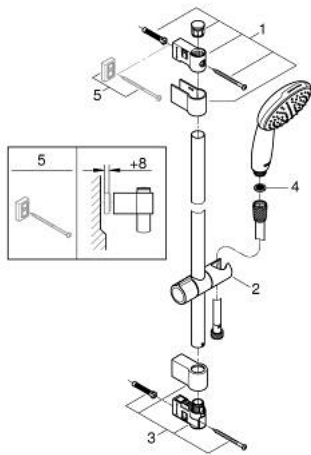

27 853 003 TEMPESTA 110 SHOWER RAIL SET 1 SPRAY (RAIN)

PRODUCT DESCRIPTION

- Tyc: Chrome
- consisting of:
 - hand shower Tempesta 110 (27 852)
 - maximum flow rate (at 3 bar): 16.6 l/min
 - shower rail, 600 mm (27 523)
 - shower hose Relaxaflex 1750 mm 1/2" x 1/2" (28 154)
 - GROHE DreamSpray - perfect spray pattern
 - GROHE LongLife finish
 - Flexible Installation - 1 adjustable bracket for existing drill holes
 - adjustable rail holder (turn and glide shower holder)
 - GROHE SpeedClean - effortless limescale removal
 - Inner WaterGuide - inner insulation for surface protection
 - ShockProof silicone ring prevents damage caused by a shower falling
 - min. recommended pressure 1.0 bar
 - suitable for instantaneous heater
 - professional exclusive

27 853 003 TEMPESTA 110 SHOWER RAIL SET 1 SPRAY (RAIN)

SPARE PARTS

- 1: Shower rail holder (Spare part-nr. 48607000)
 - 2: Glide element (Spare part-nr. 48609000)
 - 3: Shower rail holder (Spare part-nr. 48608000)
 - 4: Dirt strainer (Spare part-nr. 0700200M)
 - 5: Compensation disc (Spare part-nr. 48543001)*
- * Optional accessories