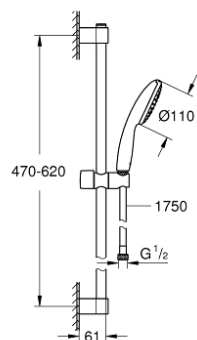

27 853 003 TEMPESTA 110 SHOWER RAIL SET 1 SPRAY (RAIN)

PRODUCT DESCRIPTION

- Tyc: Chrome
- consisting of:
 - hand shower Tempesta 110 (27 852)
 - maximum flow rate (at 3 bar): 16.6 l/min
 - shower rail, 600 mm (27 523)
 - shower hose Relaxaflex 1750 mm 1/2" x 1/2" (28 154)
 - GROHE DreamSpray - perfect spray pattern
 - GROHE LongLife finish
 - Flexible Installation - 1 adjustable bracket for existing drill holes
 - adjustable rail holder (turn and glide shower holder)
 - GROHE SpeedClean - effortless limescale removal
 - Inner WaterGuide - inner insulation for surface protection
 - ShockProof silicone ring prevents damage caused by a shower falling
 - min. recommended pressure 1.0 bar
 - suitable for instantaneous heater
 - professional exclusive

27 853 003 TEMPESTA 110 SHOWER RAIL SET 1 SPRAY (RAIN)

SPARE PARTS

- 1: Shower rail holder (Spare part-nr. 48607000)
 - 2: Glide element (Spare part-nr. 48609000)
 - 3: Shower rail holder (Spare part-nr. 48608000)
 - 4: Dirt strainer (Spare part-nr. 0700200M)
 - 5: Compensation disc (Spare part-nr. 48543001)*
- * Optional accessories