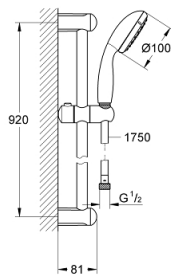

27 854 001 TEMPESTA 100 SHOWER RAIL SET 1 SPRAY

PRODUCT DESCRIPTION

- Colour: chrome
- consisting of:
- 50001JK7
- shower rail, 900 mm (27 524)
- shower hose Relaxaflex 1750 mm 1/2" x 1/2" (28 154)
- GROHE DreamSpray - perfect spray pattern
- GROHE LongLife finish
- GROHE SpeedClean - effortless limescale removal
- Inner WaterGuide - inner insulation for surface protection
- ShockProof silicone ring prevents damage caused by a shower falling
- suitable for instantaneous heater

27 854 001 TEMPESTA 100 SHOWER RAIL SET 1 SPRAY

SPARE PARTS

- 1: Shower rail holder (Spare part-nr. 48098000)
 - 2: Glide element (Spare part-nr. 48099000)
 - 3: Dirt strainer (Spare part-nr. 0700200M)
 - 4: Compensation disc (Spare part-nr. 48051000)*
- * Optional accessories