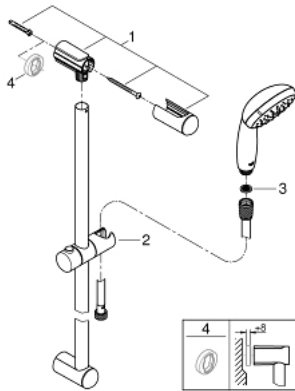

27 854 001 TEMPESTA 100 SHOWER RAIL SET 1 SPRAY

PRODUCT DESCRIPTION

- Colour: chrome
- consisting of:
- 50001JK7
- shower rail, 900 mm (27 524)
- shower hose Relaxaflex 1750 mm 1/2" x 1/2" (28 154)
- GROHE DreamSpray - perfect spray pattern
- GROHE LongLife finish
- GROHE SpeedClean - effortless limescale removal
- Inner WaterGuide - inner insulation for surface protection
- ShockProof silicone ring prevents damage caused by a shower falling
- suitable for instantaneous heater

27 854 001 TEMPESTA 100 SHOWER RAIL SET 1 SPRAY

SPARE PARTS

- 1: Shower rail holder (Spare part-nr. 48098000)
 - 2: Glide element (Spare part-nr. 48099000)
 - 3: Dirt strainer (Spare part-nr. 0700200M)
 - 4: Compensation disc (Spare part-nr. 48051000)*
- * Optional accessories