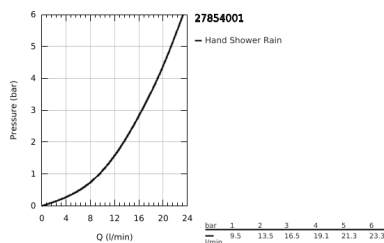

27 854 001 TEMPESTA 100 SHOWER RAIL SET 1 SPRAY

PRODUCT DESCRIPTION

- Colour: chrome
- consisting of:
- 50001JK7
- shower rail, 900 mm (27 524)
- shower hose Relaxaflex 1750 mm 1/2" x 1/2" (28 154)
- GROHE DreamSpray - perfect spray pattern
- GROHE LongLife finish
- GROHE SpeedClean - effortless limescale removal
- Inner WaterGuide - inner insulation for surface protection
- ShockProof silicone ring prevents damage caused by a shower falling
- suitable for instantaneous heater

27 854 001 TEMPESTA 100 SHOWER RAIL SET 1 SPRAY

SPARE PARTS

- 1: Shower rail holder (Spare part-nr. 48098000)
 - 2: Glide element (Spare part-nr. 48099000)
 - 3: Dirt strainer (Spare part-nr. 0700200M)
 - 4: Compensation disc (Spare part-nr. 48051000)*
- * Optional accessories