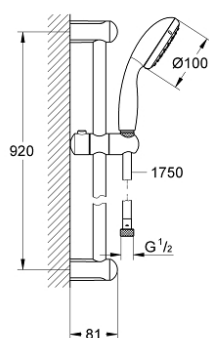

## 27 854 001 TEMPESTA 100 SHOWER RAIL SET 1 SPRAY

### PRODUCT DESCRIPTION

- Tyc: Chrome
- consisting of:
  - hand shower (27 852)
  - shower rail, 900 mm (27 524)
  - shower hose Relaxaflex 1750 mm 1/2" x 1/2" (28 154)
  - GROHE DreamSpray - perfect spray pattern
  - GROHE LongLife finish
  - GROHE SpeedClean - effortless limescale removal
  - Inner WaterGuide - inner insulation for surface protection
  - ShockProof silicone ring prevents damage caused by a shower falling
  - suitable for instantaneous heater

### SPARE PARTS

- 1: Shower rail holder (Spare part-nr. 48098000)
  - 2: Glide element (Spare part-nr. 48099000)
  - 3: Dirt strainer (Spare part-nr. 0700200M)
  - 4: Compensation disc (Spare part-nr. 48051000)\*
- \* Optional accessories