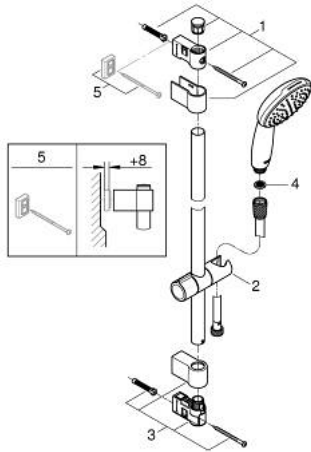

## 27 854 003 TEMPESTA 110 SHOWER RAIL SET 1 SPRAY (RAIN)

### PRODUCT DESCRIPTION

- Colour: chrome
- consisting of:
  - hand shower Tempesta 110 (27 852)
  - maximum flow rate (at 3 bar): 16.6 l/min
  - shower rail, 900 mm (27 524)
  - shower hose Relaxaflex 1750 mm 1/2" x 1/2" (28 154)
- GROHE DreamSpray - perfect spray pattern
- GROHE LongLife finish
- Flexible Installation - 1 adjustable bracket for existing drill holes
- adjustable rail holder (turn and glide shower holder)
- GROHE SpeedClean - effortless limescale removal
- Inner WaterGuide - inner insulation for surface protection
- ShockProof silicone ring prevents damage caused by a shower falling
- min. recommended pressure 1.0 bar
- suitable for instantaneous heater
- professional exclusive

### SPARE PARTS

- 1: Shower rail holder (Spare part-nr. 48607000)
  - 2: Glide element (Spare part-nr. 48609000)
  - 3: Shower rail holder (Spare part-nr. 48608000)
  - 4: Dirt strainer (Spare part-nr. 0700200M)
  - 5: Compensation disc (Spare part-nr. 48543001)\*
- \* Optional accessories