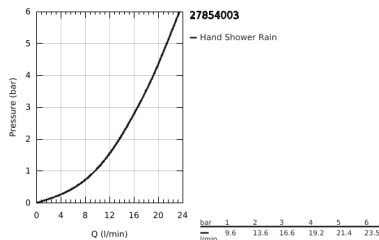

## 27 854 003 TEMPESTA 110 SHOWER RAIL SET 1 SPRAY (RAIN)

### PRODUCT DESCRIPTION

- Colour: chrome
- consisting of:
  - hand shower Tempesta 110 (27 852)
  - maximum flow rate (at 3 bar): 16.6 l/min
  - shower rail, 900 mm (27 524)
  - shower hose Relaxaflex 1750 mm 1/2" x 1/2" (28 154)
- GROHE DreamSpray - perfect spray pattern
- GROHE LongLife finish
- Flexible Installation - 1 adjustable bracket for existing drill holes
- adjustable rail holder (turn and glide shower holder)
- GROHE SpeedClean - effortless limescale removal
- Inner WaterGuide - inner insulation for surface protection
- ShockProof silicone ring prevents damage caused by a shower falling
- min. recommended pressure 1.0 bar
- suitable for instantaneous heater
- professional exclusive