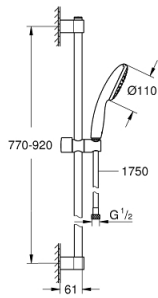

## 27 854 003 TEMPESTA 110 SHOWER RAIL SET 1 SPRAY (RAIN)

### PRODUCT DESCRIPTION

- Colour: chrome
- consisting of:
  - hand shower Tempesta 110 (27 852)
  - maximum flow rate (at 3 bar): 16.6 l/min
  - shower rail, 900 mm (27 524)
  - shower hose Relaxaflex 1750 mm 1/2" x 1/2" (28 154)
- GROHE DreamSpray - perfect spray pattern
- GROHE LongLife finish
- Flexible Installation - 1 adjustable bracket for existing drill holes
- adjustable rail holder (turn and glide shower holder)
- GROHE SpeedClean - effortless limescale removal
- Inner WaterGuide - inner insulation for surface protection
- ShockProof silicone ring prevents damage caused by a shower falling
- min. recommended pressure 1.0 bar
- suitable for instantaneous heater
- professional exclusive

### SPARE PARTS

- 1: Shower rail holder (Spare part-nr. 48607000)
  - 2: Glide element (Spare part-nr. 48609000)
  - 3: Shower rail holder (Spare part-nr. 48608000)
  - 4: Dirt strainer (Spare part-nr. 0700200M)
  - 5: Compensation disc (Spare part-nr. 48543001)\*
- \* Optional accessories