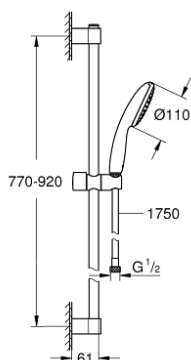

27 854 003 TEMPESTA 110 SHOWER RAIL SET 1 SPRAY (RAIN)

PRODUCT DESCRIPTION

- Tyc: Chrome
- consisting of:
 - hand shower Tempesta 110 (27 852)
 - maximum flow rate (at 3 bar): 16.6 l/min
 - shower rail, 900 mm (27 524)
 - shower hose Relaxaflex 1750 mm 1/2" x 1/2" (28 154)
 - GROHE DreamSpray - perfect spray pattern
 - GROHE LongLife finish
 - Flexible Installation - 1 adjustable bracket for existing drill holes
 - adjustable rail holder (turn and glide shower holder)
 - GROHE SpeedClean - effortless limescale removal
 - Inner WaterGuide - inner insulation for surface protection
 - ShockProof silicone ring prevents damage caused by a shower falling
 - min. recommended pressure 1.0 bar
 - suitable for instantaneous heater
 - professional exclusive

27 854 003 TEMPESTA 110 SHOWER RAIL SET 1 SPRAY (RAIN)

SPARE PARTS

- 1: Shower rail holder (Spare part-nr. 48607000)
 - 2: Glide element (Spare part-nr. 48609000)
 - 3: Shower rail holder (Spare part-nr. 48608000)
 - 4: Dirt strainer (Spare part-nr. 0700200M)
 - 5: Compensation disc (Spare part-nr. 48543001)*
- * Optional accessories