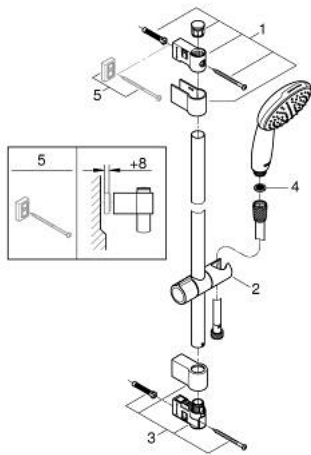

27 854 003 TEMPESTA 110 SHOWER RAIL SET 1 SPRAY (RAIN)

PRODUCT DESCRIPTION

- Tyc: Chrome
- consisting of:
 - hand shower Tempesta 110 (27 852)
 - maximum flow rate (at 3 bar): 16.6 l/min
 - shower rail, 900 mm (27 524)
 - shower hose Relaxaflex 1750 mm 1/2" x 1/2" (28 154)
 - GROHE DreamSpray - perfect spray pattern
 - GROHE LongLife finish
 - Flexible Installation - 1 adjustable bracket for existing drill holes
 - adjustable rail holder (turn and glide shower holder)
 - GROHE SpeedClean - effortless limescale removal
 - Inner WaterGuide - inner insulation for surface protection
 - ShockProof silicone ring prevents damage caused by a shower falling
 - min. recommended pressure 1.0 bar
 - suitable for instantaneous heater
 - professional exclusive

27 854 003 TEMPESTA 110 SHOWER RAIL SET 1 SPRAY (RAIN)

SPARE PARTS

- 1: Shower rail holder (Spare part-nr. 48607000)
 - 2: Glide element (Spare part-nr. 48609000)
 - 3: Shower rail holder (Spare part-nr. 48608000)
 - 4: Dirt strainer (Spare part-nr. 0700200M)
 - 5: Compensation disc (Spare part-nr. 48543001)*
- * Optional accessories