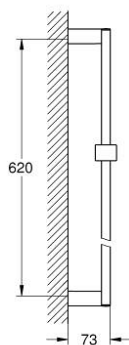

27 892 000 **EUPHORIA CUBE SHOWER RAIL 600 MM**

PRODUCT DESCRIPTION

- Colour: chrome
- with wall holders, glide element and swivel holder
- GROHE LongLife finish

27 892 000 **EUPHORIA CUBE SHOWER RAIL 600 MM**

SPARE PARTS

- 1: Glide element (Spare part-nr. 48180000)
 - 2: Shower rail holder (Spare part-nr. 48179000)
 - 3: Compensation disc (Spare part-nr. 27845000)*
- * Optional accessories