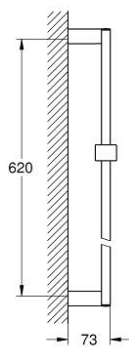

27 892 000 **EUPHORIA CUBE SHOWER RAIL 600 MM**

PRODUCT DESCRIPTION

- Tyc: Chrome
- with wall holders, glide element and swivel holder
- GROHE LongLife finish

27 892 000 **EUPHORIA CUBE SHOWER RAIL 600 MM**

SPARE PARTS

- 1: Glide element (Spare part-nr. 48180000)
 - 2: Shower rail holder (Spare part-nr. 48179000)
 - 3: Compensation disc (Spare part-nr. 27845000)*
- * Optional accessories