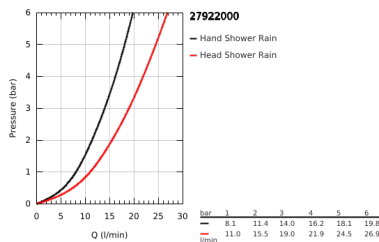

27 922 000 TEMPESTA COSMOPOLITAN 160 SHOWER SYSTEM WITH THERMOSTAT FOR WALL MOUNTING

PRODUCT DESCRIPTION

- Colour: chrome
- consisting of:
 - horizontal swivable 390 mm shower arm
 - exposed thermostat with Aquadimmer function
 - allows change between:
 - head shower 1 spray (28 232 000)
 - spray pattern: Rain
 - maximum flow rate (at 3 bar): 19 l/min
 - with ball joint
 - rotation angle $\pm 15^\circ$
 - hand shower Tempesta Cosmopolitan 100 (27 571 001)
 - 2 spray patterns: Rain, Jet
 - maximum flow rate (at 3 bar): 14 l/min
 - adjustable in height with gliding element
 - shower hose Silverflex 1750 mm 1/2" x 1/2" (28 388)
 - GROHE TurboStat - compact cartridge with wax thermoelement
 - GROHE SafeStop - safety button at 38°C
 - GROHE SafeStop Plus - optional temperature limiter at 43°C included
 - GROHE DreamSpray - perfect spray pattern
 - GROHE LongLife finish
 - GROHE SpeedClean - effortless limescale removal
 - Inner WaterGuide - inner insulation for surface protection
 - TwistStop - to prevent hose from twisting
 - suitable for instantaneous heaters from 18 kW/h
 - maximum flow rate (at 3 bar): 19 l/min
 - minimum flow rate 5 l/min
 - optional upgrade: GROHE EasyReach tray (26 362), sold separately