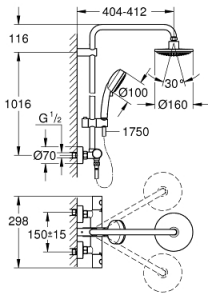

27 922 000 TEMPESTA COSMOPOLITAN 160 SHOWER SYSTEM WITH THERMOSTAT FOR WALL MOUNTING

SPARE PARTS

- 1: Metal handle 1/2" (Spare part-nr. 47984000)
 - 1.1: Cover cap (Spare part-nr. 6458500M)
 - 2: retaining ring (Spare part-nr. 47743000)
 - 3: Thermostatic compact cartridge 1/2" (Spare part-nr. 47439000)
 - 4: Buffer (Spare part-nr. 47398000)
 - 5: Water flow (Spare part-nr. 47751000)
 - 6: Aquadimmer (Spare part-nr. 12433000)
 - 7: Non-return valve (Spare part-nr. 47189000)
 - 7.1: Filter (Spare part-nr. 0726400M)
 - 7.2: Non-return valve (Spare part-nr. 08565000)
 - 7.3: O-Ring Ø17 x Ø2 (Spare part-nr. 0305500M)
 - 8: S-union (Spare part-nr. 12662000)
 - 9: Non-return valve (Spare part-nr. 08565000)
 - 10: Glide element (Spare part-nr. 12140000)
 - 11: Dirt strainer (Spare part-nr. 0700200M)
 - 12: Shower rail holder (Spare part-nr. 48423000)
 - 13: Fibre seal dia. Ø 18,5 x Ø 12 x 2 (Spare part-nr. 0138900M)
 - 14: Dirt strainer (Spare part-nr. 0676800M)
 - 15: Socket spanner (Spare part-nr. 19332000)*
 - 16: GROHE TurboStat cartridge 1/2" (Spare part-nr. 47175000)*
 - 17: Special spanner (Spare part-nr. 19377000)*
 - 18: Shower system pipe for retrofitting (Spare part-nr. 48053000)*
 - 19: Shower system pipe for retrofitting (Spare part-nr. 48054000)*
- * Optional accessories