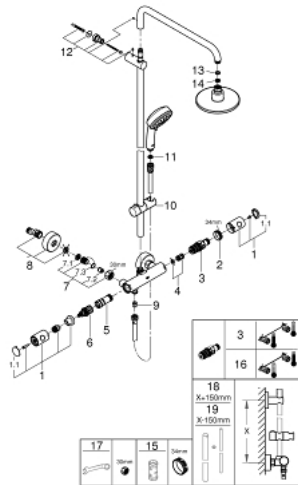

27 922 000 TEMPESTA COSMOPOLITAN 160 SHOWER SYSTEM WITH THERMOSTAT FOR WALL MOUNTING

SPARE PARTS

- 1: Metal handle 1/2" (Spare part-nr. 47984000)
 - 1.1: Cover cap (Spare part-nr. 6458500M)
 - 2: retaining ring (Spare part-nr. 47743000)
 - 3: Thermostatic compact cartridge 1/2" (Spare part-nr. 47439000)
 - 4: Buffer (Spare part-nr. 47398000)
 - 5: Water flow (Spare part-nr. 47751000)
 - 6: Aquadimmer (Spare part-nr. 12433000)
 - 7: Non-return valve (Spare part-nr. 47189000)
 - 7.1: Filter (Spare part-nr. 0726400M)
 - 7.2: Non-return valve (Spare part-nr. 08565000)
 - 7.3: O-Ring Ø17 x Ø2 (Spare part-nr. 0305500M)
 - 8: S-union (Spare part-nr. 12662000)
 - 9: Non-return valve (Spare part-nr. 08565000)
 - 10: Glide element (Spare part-nr. 12140000)
 - 11: Dirt strainer (Spare part-nr. 0700200M)
 - 12: Shower rail holder (Spare part-nr. 48423000)
 - 13: Fibre seal dia. Ø 18,5 x Ø 12 x 2 (Spare part-nr. 0138900M)
 - 14: Dirt strainer (Spare part-nr. 0676800M)
 - 15: Socket spanner (Spare part-nr. 19332000)*
 - 16: GROHE TurboStat cartridge 1/2" (Spare part-nr. 47175000)*
 - 17: Special spanner (Spare part-nr. 19377000)*
 - 18: Shower system pipe for retrofitting (Spare part-nr. 48053000)*
 - 19: Shower system pipe for retrofitting (Spare part-nr. 48054000)*
- * Optional accessories