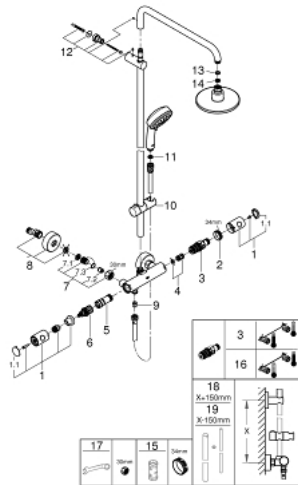

27 922 000 TEMPESTA COSMOPOLITAN 160 SHOWER SYSTEM WITH THERMOSTAT FOR WALL MOUNTING

SPARE PARTS

- 1: Metal handle 1/2" (Spare part-nr. 47984000)
- 1.1: Cover cap (Spare part-nr. 6458500M)
- 2: Fitting ring (Spare part-nr. 47743000)
- 3: Thermostatic compact cartridge 1/2" (Spare part-nr. 47439000)
- 4: Buffer (Spare part-nr. 47398000)
- 5: Water flow (Spare part-nr. 47751000)
- 6: Aquadimmer (Spare part-nr. 12433000)
- 7: Non-return valve (Spare part-nr. 47189000)
- 7.1: Dirt strainer (Spare part-nr. 0726400M)
- 7.2: Non-return valve (Spare part-nr. 08565000)
- 7.3: O-ring $\varnothing 17 \times \varnothing 2$ (Spare part-nr. 0305500M)
- 8: S-union (Spare part-nr. 12662000)
- 9: Non-return valve (Spare part-nr. 08565000)
- 10: Glide element (Spare part-nr. 12140000)
- 11: Dirt strainer (Spare part-nr. 0700200M)
- 12: Shower rail holder (Spare part-nr. 48423000)
- 13: Fibre seal $\varnothing 18,5 \times \varnothing 12 \times 2$ (Spare part-nr. 0138900M)
- 14: Dirt strainer (Spare part-nr. 0676800M)
- 15: Socket spanner (Spare part-nr. 19332000)*
- 16: GROHE TurboStat cartridge 1/2" (Spare part-nr. 47175000)*
- 17: Special spanner (Spare part-nr. 19377000)*
- 18: Shower system pipe for retrofitting (Spare part-nr. 48053000)*
- 19: Shower system pipe for retrofitting (Spare part-nr. 48054000)*