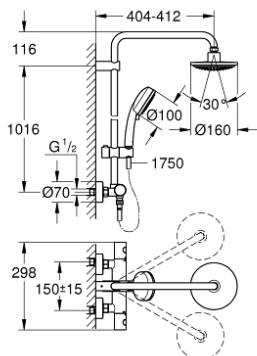

27 922 000 TEMPESTA COSMOPOLITAN 160 SHOWER SYSTEM WITH THERMOSTAT FOR WALL MOUNTING

SPARE PARTS

- 1: Metal handle 1/2" (Spare part-nr. 47984000)
- 1.1: Cover cap (Spare part-nr. 6458500M)
- 2: Fitting ring (Spare part-nr. 47743000)
- 3: Thermostatic compact cartridge 1/2" (Spare part-nr. 47439000)
- 4: Buffer (Spare part-nr. 47398000)
- 5: Water flow (Spare part-nr. 47751000)
- 6: Aquadimmer (Spare part-nr. 12433000)
- 7: Non-return valve (Spare part-nr. 47189000)
- 7.1: Dirt strainer (Spare part-nr. 0726400M)
- 7.2: Non-return valve (Spare part-nr. 08565000)
- 7.3: O-ring $\varnothing 17 \times \varnothing 2$ (Spare part-nr. 0305500M)
- 8: S-union (Spare part-nr. 12662000)
- 9: Non-return valve (Spare part-nr. 08565000)
- 10: Glide element (Spare part-nr. 12140000)
- 11: Dirt strainer (Spare part-nr. 0700200M)
- 12: Shower rail holder (Spare part-nr. 48423000)
- 13: Fibre seal $\varnothing 18,5 \times \varnothing 12 \times 2$ (Spare part-nr. 0138900M)
- 14: Dirt strainer (Spare part-nr. 0676800M)
- 15: Socket spanner (Spare part-nr. 19332000)*
- 16: GROHE TurboStat cartridge 1/2" (Spare part-nr. 47175000)*
- 17: Special spanner (Spare part-nr. 19377000)*
- 18: Shower system pipe for retrofitting (Spare part-nr. 48053000)*
- 19: Shower system pipe for retrofitting (Spare part-nr. 48054000)*