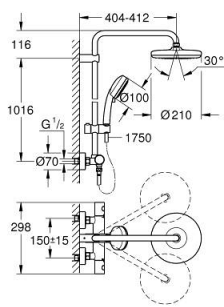

27 922 001 TEMPESTA COSMOPOLITAN SYSTEM 210 SHOWER SYSTEM WITH THERMOSTAT FOR WALL MOUNTING

PRODUCT DESCRIPTION

- Colour: chrome
- consisting of:
 - horizontal swivable 390 mm shower arm
 - exposed thermostat with Aquadimmer function
 - allows change between:
 - head shower Tempesta 210 (26 408)
 - spray pattern: Rain
 - maximum flow rate (at 3 bar): 19 l/min
 - with ball joint
 - rotation angle $\pm 15^\circ$
 - hand shower Tempesta Cosmopolitan 100 (27 571 001)
 - 2 spray patterns: Rain, Jet
 - maximum flow rate (at 3 bar): 14 l/min
 - adjustable in height with gliding element
 - Rotaflex TwistStop shower hose 1750 mm 1/2" x 1/2" (28 410)
 - GROHE TurboStat - compact cartridge with wax thermoelement
 - GROHE SafeStop - safety button at 38°C
 - GROHE SafeStop Plus - optional temperature limiter at 43°C included
 - GROHE DreamSpray - perfect spray pattern
 - GROHE LongLife finish
 - GROHE SpeedClean - effortless limescale removal
 - Inner WaterGuide - inner insulation for surface protection
 - TwistStop - to prevent hose from twisting
 - suitable for instantaneous heaters from 18 kW/h
 - maximum flow rate (at 3 bar): 19 l/min
 - minimum flow rate 5 l/min
 - optional upgrade: GROHE EasyReach tray (26 362), sold separately