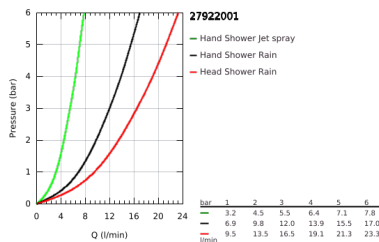

27 922 001 TEMPESTA COSMOPOLITAN SYSTEM 210 SHOWER SYSTEM WITH THERMOSTAT FOR WALL MOUNTING

PRODUCT DESCRIPTION

- Colour: chrome
- consisting of:
 - horizontal swivable 390 mm shower arm
 - exposed thermostat with Aquadimmer function
 - allows change between:
 - head shower Tempesta 210 (26 408)
 - spray pattern: Rain
 - maximum flow rate (at 3 bar): 19 l/min
 - with ball joint
 - rotation angle $\pm 15^\circ$
 - hand shower Tempesta Cosmopolitan 100 (27 571 001)
 - 2 spray patterns: Rain, Jet
 - maximum flow rate (at 3 bar): 14 l/min
 - adjustable in height with gliding element
 - Rotaflex TwistStop shower hose 1750 mm 1/2" x 1/2" (28 410)
 - GROHE TurboStat - compact cartridge with wax thermoelement
 - GROHE SafeStop - safety button at 38°C
 - GROHE SafeStop Plus - optional temperature limiter at 43°C included
 - GROHE DreamSpray - perfect spray pattern
 - GROHE LongLife finish
 - GROHE SpeedClean - effortless limescale removal
 - Inner WaterGuide - inner insulation for surface protection
 - TwistStop - to prevent hose from twisting
 - suitable for instantaneous heaters from 18 kW/h
 - maximum flow rate (at 3 bar): 19 l/min
 - minimum flow rate 5 l/min
 - optional upgrade: GROHE EasyReach tray (26 362), sold separately