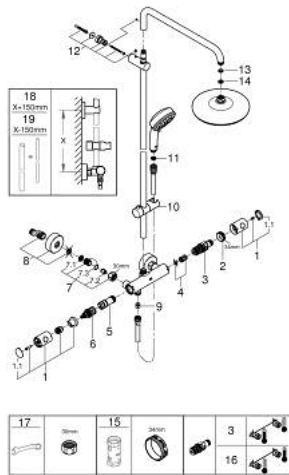

27 922 001 TEMPESTA COSMOPOLITAN SYSTEM 210 SHOWER SYSTEM WITH THERMOSTAT FOR WALL MOUNTING

SPARE PARTS

1. 1: Metal handle 1/2" (Spare part-nr. 47984000)
   - 1.1: Cover cap (Spare part-nr. 6458500M)
   - 2: retaining ring (Spare part-nr. 47743000)
   - 3: Thermostatic compact cartridge 1/2" (Spare part-nr. 47439000)
   - 4: Buffer (Spare part-nr. 47398000)
   - 5: Water flow (Spare part-nr. 47751000)
   - 6: Aquadimmer (Spare part-nr. 12433000)
   - 7: Non-return valve (Spare part-nr. 47189000)
   - 7.1: Filter (Spare part-nr. 0726400M)
   - 7.2: Non-return valve (Spare part-nr. 08565000)
   - 7.3: O-Ring Ø17 x Ø2 (Spare part-nr. 0305500M)
   - 8: S-union (Spare part-nr. 12662000)
   - 9: Non-return valve (Spare part-nr. 08565000)
   - 10: Glide element (Spare part-nr. 12140000)
   - 11: Dirt strainer (Spare part-nr. 0700200M)
   - 12: Shower rail holder (Spare part-nr. 48423000)
   - 13: Fibre seal dia. Ø 18,5 x Ø 12 x 2 (Spare part-nr. 0138900M)
   - 14: Dirt strainer (Spare part-nr. 48007000)
   - 15: Socket spanner (Spare part-nr. 19332000)*
   - 16: GROHE TurboStat cartridge 1/2" (Spare part-nr. 47175000)*
   - 17: Special spanner (Spare part-nr. 19377000)*
   - 18: Shower system pipe for retrofitting (Spare part-nr. 48053000)*
   - 19: Shower system pipe for retrofitting (Spare part-nr. 48054000)*
2. Optional accessories