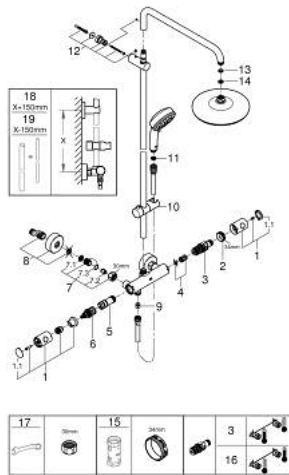

27 922 001 TEMPESTA COSMOPOLITAN SYSTEM 210 SHOWER SYSTEM WITH THERMOSTAT FOR WALL MOUNTING

SPARE PARTS

1. 1: Metal handle 1/2" (Spare part-nr. 47984000)
   - 1.1: Cover cap (Spare part-nr. 6458500M)
   - 2: Fitting ring (Spare part-nr. 47743000)
   - 3: Thermostatic compact cartridge 1/2" (Spare part-nr. 47439000)
   - 4: Buffer (Spare part-nr. 47398000)
   - 5: Water flow (Spare part-nr. 47751000)
   - 6: Aquadimmer (Spare part-nr. 12433000)
   - 7: Non-return valve (Spare part-nr. 47189000)
   - 7.1: Dirt strainer (Spare part-nr. 0726400M)
   - 7.2: Non-return valve (Spare part-nr. 08565000)
   - 7.3: O-ring $\varnothing$ 17 x $\varnothing$ 2 (Spare part-nr. 0305500M)
   - 8: S-union (Spare part-nr. 12662000)
   - 9: Non-return valve (Spare part-nr. 08565000)
   - 10: Glide element (Spare part-nr. 12140000)
   - 11: Dirt strainer (Spare part-nr. 0700200M)
   - 12: Shower rail holder (Spare part-nr. 48423000)
   - 13: Fibre seal $\varnothing$ 18,5 x $\varnothing$ 12 x 2 (Spare part-nr. 0138900M)
   - 14: Dirt strainer (Spare part-nr. 48007000)
   - 15: Socket spanner (Spare part-nr. 19332000)*
   - 16: GROHE TurboStat cartridge 1/2" (Spare part-nr. 47175000)*
   - 17: Special spanner (Spare part-nr. 19377000)*
   - 18: Shower system pipe for retrofitting (Spare part-nr. 48053000)*
   - 19: Shower system pipe for retrofitting (Spare part-nr. 48054000)*
2. Optional accessories