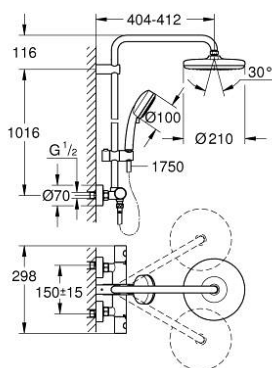

### PRODUCT DESCRIPTION

- Tyc: Chrome
- consisting of:
  - horizontal swivable 390 mm shower arm
  - exposed thermostat with Aquadimmer function
  - allows change between:
    - head shower Tempesta 210 (26 408)
    - spray pattern: Rain
    - maximum flow rate (at 3 bar): 19 l/min
    - with ball joint
    - rotation angle  $\pm 15^\circ$
  - hand shower Tempesta Cosmopolitan 100 (27 571)
  - 2 spray patterns: Rain, Jet
  - maximum flow rate (at 3 bar): 14 l/min
  - adjustable in height with gliding element
  - Rotaflex TwistStop shower hose 1750 mm 1/2" x 1/2" (28 410)
  - GROHE TurboStat - compact cartridge with wax thermoelement
  - GROHE SafeStop safety button at 38°C ( calibration required )
  - GROHE SafeStop Plus - optional temperature limiter at 43°C included
  - GROHE DreamSpray - perfect spray pattern
  - GROHE LongLife finish
  - GROHE SpeedClean - effortless limescale removal
  - Inner WaterGuide - inner insulation for surface protection
  - TwistStop - to prevent hose from twisting
  - suitable for instantaneous heaters from 18 kW/h
  - maximum flow rate (at 3 bar): 19 l/min
  - minimum flow rate 5 l/min
  - optional upgrade: GROHE EasyReach tray (26 362), sold separately