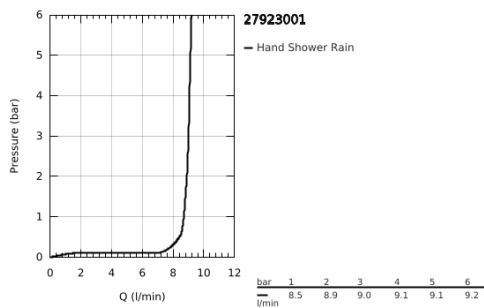

## 27 923 001 TEMPESTA 100 HAND SHOWER 1 SPRAY

### PRODUCT DESCRIPTION

- Colour: chrome
- spray pattern: Rain
- 9.5 l/min flow limiter
- GROHE DreamSpray - perfect spray pattern
- GROHE LongLife finish
- GROHE SpeedClean - effortless limescale removal
- Inner WaterGuide - inner insulation for surface protection
- ShockProof silicone ring prevents damage caused by a shower falling
- universal mounting system, fitting all standard shower hoses
- suitable for instantaneous heater
- min. recommended pressure 1.0 bar