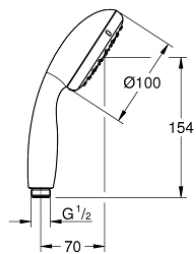

## 27 923 001 TEMPESTA 100 HAND SHOWER 1 SPRAY

### PRODUCT DESCRIPTION

- Colour: chrome
- spray pattern: Rain
- 9.5 l/min flow limiter
- GROHE DreamSpray - perfect spray pattern
- GROHE LongLife finish
- GROHE SpeedClean - effortless limescale removal
- Inner WaterGuide - inner insulation for surface protection
- ShockProof silicone ring prevents damage caused by a shower falling
- universal mounting system, fitting all standard shower hoses
- suitable for instantaneous heater
- min. recommended pressure 1.0 bar

### SPARE PARTS

1: Dirt strainer (Spare part-nr. 0700200M)