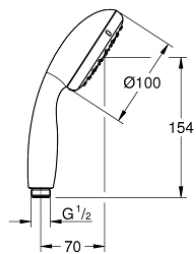

## 27 923 001 TEMPESTA 100 HAND SHOWER 1 SPRAY

### PRODUCT DESCRIPTION

- Colour: chrome
- spray pattern: Rain
- GROHE EcoJoy 9,5 l/min flow limiter
- GROHE DreamSpray - perfect spray pattern
- GROHE LongLife finish
- GROHE SpeedClean - effortless limescale removal
- Inner WaterGuide - inner insulation for surface protection
- ShockProof silicone ring prevents damage caused by a shower falling
- universal mounting system, fitting all standard shower hoses
- suitable for instantaneous heater
- min. recommended pressure 1.0 bar

### SPARE PARTS

1: Dirt strainer (Spare part-nr. 0700200M)