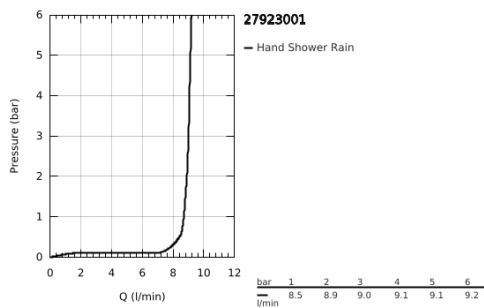

## 27 923 001 TEMPESTA 100 HAND SHOWER 1 SPRAY

### PRODUCT DESCRIPTION

- Colour: chrome
- spray pattern: Rain
- GROHE EcoJoy 9,5 l/min flow limiter
- GROHE DreamSpray - perfect spray pattern
- GROHE LongLife finish
- GROHE SpeedClean - effortless limescale removal
- Inner WaterGuide - inner insulation for surface protection
- ShockProof silicone ring prevents damage caused by a shower falling
- universal mounting system, fitting all standard shower hoses
- suitable for instantaneous heater
- min. recommended pressure 1.0 bar