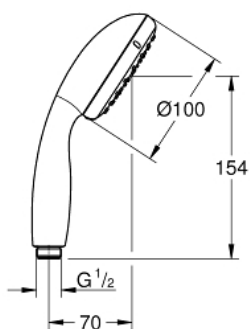

## 27 923 001 TEMPESTA 100 HAND SHOWER 1 SPRAY

### PRODUCT DESCRIPTION

- Tyc: Chrome
- spray pattern: Rain
- GROHE EcoJoy 9,5 l/min flow limiter
- GROHE DreamSpray - perfect spray pattern
- GROHE LongLife finish
- GROHE SpeedClean - effortless limescale removal
- Inner WaterGuide - inner insulation for surface protection
- ShockProof silicone ring prevents damage caused by a shower falling
- universal mounting system, fitting all standard shower hoses
- suitable for instantaneous heater
- min. recommended pressure 1.0 bar

### SPARE PARTS

1: Dirt strainer (Spare part-nr. 0700200M)