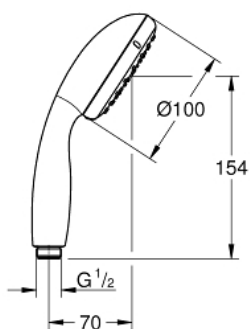

27 923 001 TEMPESTA 100 HAND SHOWER 1 SPRAY

PRODUCT DESCRIPTION

- Tyc: Chrome
- spray pattern: Rain
- 9.5 l/min flow limiter
- GROHE DreamSpray - perfect spray pattern
- GROHE LongLife finish
- GROHE SpeedClean - effortless limescale removal
- Inner WaterGuide - inner insulation for surface protection
- ShockProof silicone ring prevents damage caused by a shower falling
- universal mounting system, fitting all standard shower hoses
- suitable for instantaneous heater
- min. recommended pressure 1.0 bar

27 923 001 TEMPESTA 100 HAND SHOWER 1 SPRAY

SPARE PARTS

1: Dirt strainer (Spare part-nr. 0700200M)