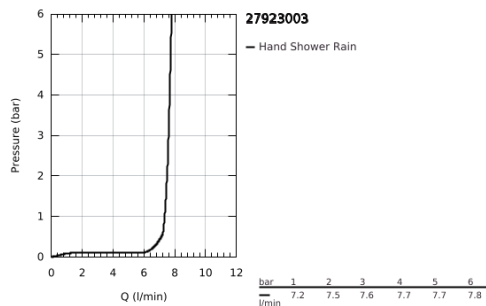

## 27 923 003 TEMPESTA 110 HAND SHOWER 1 SPRAY

### PRODUCT DESCRIPTION

- Colour: chrome
- spray pattern: Rain
- AquaCalibrator limits maximum flow rate (at 3 bar): 7.6 l/min
- GROHE EcoJoy - less water, perfect flow
- GROHE DreamSpray - perfect spray pattern
- GROHE LongLife finish
- GROHE SpeedClean - effortless limescale removal
- Inner WaterGuide - inner insulation for surface protection
- ShockProof silicone ring prevents damage caused by a shower falling
- universal mounting system, fitting all standard shower hoses
- min. recommended pressure 1.0 bar
- suitable for instantaneous heater
- professional exclusive