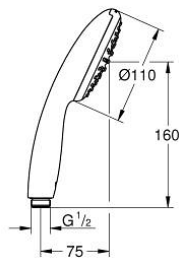

## 27 923 003 TEMPESTA 110 HAND SHOWER 1 SPRAY

### PRODUCT DESCRIPTION

- Colour: chrome
- spray pattern: Rain
- AquaCalibrator limits maximum flow rate (at 3 bar): 7.6 l/min
- GROHE EcoJoy - less water, perfect flow
- GROHE DreamSpray - perfect spray pattern
- GROHE LongLife finish
- GROHE SpeedClean - effortless limescale removal
- Inner WaterGuide - inner insulation for surface protection
- ShockProof silicone ring prevents damage caused by a shower falling
- universal mounting system, fitting all standard shower hoses
- min. recommended pressure 1.0 bar
- suitable for instantaneous heater
- professional exclusive

### SPARE PARTS

1: Dirt strainer (Spare part-nr. 0700200M)