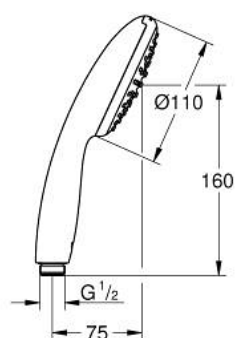

27 923 003 TEMPESTA 110 HAND SHOWER 1 SPRAY

PRODUCT DESCRIPTION

- Tyc: Chrome
- spray pattern: Rain
- maximum flow rate (at 3 bar): 7.6 l/min
- GROHE EcoJoy - Less water, perfect flow
- GROHE DreamSpray - perfect spray pattern
- GROHE LongLife finish
- GROHE SpeedClean - effortless limescale removal
- Inner WaterGuide - inner insulation for surface protection
- ShockProof silicone ring prevents damage caused by a shower falling
- universal mounting system, fitting all standard shower hoses
- min. recommended pressure 1.0 bar
- suitable for instantaneous heater
- professional exclusive

27 923 003 TEMPESTA 110 HAND SHOWER 1 SPRAY

SPARE PARTS

1: Dirt strainer (Spare part-nr. 0700200M)