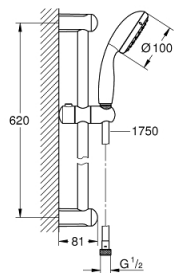

27 924 001 TEMPESTA 100 SHOWER RAIL SET 1 SPRAY

PRODUCT DESCRIPTION

- Colour: chrome
- consisting of:
 - hand shower (27 923)
 - shower rail, 600 mm (27 523)
 - shower hose Relaxaflex 1750 mm 1/2" x 1/2" (28 154)
 - GROHE EcoJoy 9.5 l/min flow limiter
 - GROHE DreamSpray - perfect spray pattern
 - GROHE LongLife finish
 - GROHE SpeedClean - effortless limescale removal
 - Inner WaterGuide - inner insulation for surface protection
 - ShockProof silicone ring prevents damage caused by a shower falling
 - suitable for instantaneous heater
 - min. recommended pressure 1.0 bar

27 924 001 TEMPESTA 100 SHOWER RAIL SET 1 SPRAY

SPARE PARTS

- 1: Shower rail holder (Spare part-nr. 48098000)
- 2: Glide element (Spare part-nr. 48099000)
- 3: Dirt strainer (Spare part-nr. 0700200M)
- 4: Compensation disc (Spare part-nr. 48051000)*