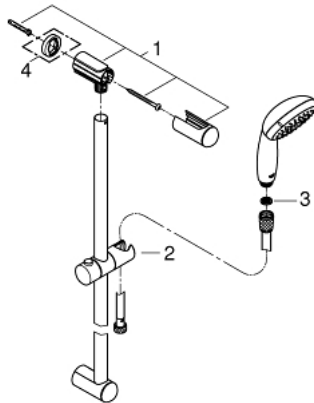

## 27 924 001 TEMPESTA 100 SHOWER RAIL SET 1 SPRAY

### PRODUCT DESCRIPTION

- Colour: chrome
- consisting of:
  - hand shower (27 923)
  - shower rail, 600 mm (27 523)
  - shower hose Relaxaflex 1750 mm 1/2" x 1/2" (28 154)
  - 9.5 l/min flow limiter
  - GROHE DreamSpray - perfect spray pattern
  - GROHE LongLife finish
  - GROHE SpeedClean - effortless limescale removal
  - Inner WaterGuide - inner insulation for surface protection
  - ShockProof silicone ring prevents damage caused by a shower falling
  - suitable for instantaneous heater
  - min. recommended pressure 1.0 bar

### SPARE PARTS

- 1: Shower rail holder (Spare part-nr. 48098000)
  - 2: Glide element (Spare part-nr. 48099000)
  - 3: Dirt strainer (Spare part-nr. 0700200M)
  - 4: Compensation disc (Spare part-nr. 48051000)\*
- \* Optional accessories