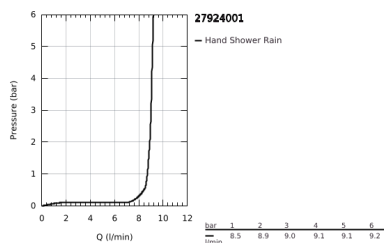

## 27 924 001 TEMPESTA 100 SHOWER RAIL SET 1 SPRAY

### PRODUCT DESCRIPTION

- Colour: chrome
- consisting of:
  - hand shower (27 923)
  - shower rail, 600 mm (27 523)
  - shower hose Relaxaflex 1750 mm 1/2" x 1/2" (28 154)
  - 9.5 l/min flow limiter
  - GROHE DreamSpray - perfect spray pattern
  - GROHE LongLife finish
  - GROHE SpeedClean - effortless limescale removal
  - Inner WaterGuide - inner insulation for surface protection
  - ShockProof silicone ring prevents damage caused by a shower falling
  - suitable for instantaneous heater
  - min. recommended pressure 1.0 bar