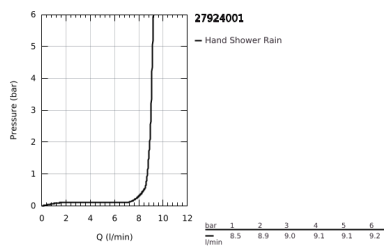

27 924 001 TEMPESTA 100 SHOWER RAIL SET 1 SPRAY

PRODUCT DESCRIPTION

- Colour: chrome
- consisting of:
 - hand shower (27 923)
 - shower rail, 600 mm (27 523)
 - shower hose Relaxaflex 1750 mm 1/2" x 1/2" (28 154)
 - GROHE EcoJoy 9.5 l/min flow limiter
 - GROHE DreamSpray - perfect spray pattern
 - GROHE LongLife finish
 - GROHE SpeedClean - effortless limescale removal
 - Inner WaterGuide - inner insulation for surface protection
 - ShockProof silicone ring prevents damage caused by a shower falling
 - suitable for instantaneous heater
 - min. recommended pressure 1.0 bar

27 924 001 TEMPESTA 100 SHOWER RAIL SET 1 SPRAY

SPARE PARTS

- 1: Shower rail holder (Spare part-nr. 48098000)
- 2: Glide element (Spare part-nr. 48099000)
- 3: Dirt strainer (Spare part-nr. 0700200M)
- 4: Compensation disc (Spare part-nr. 48051000)*