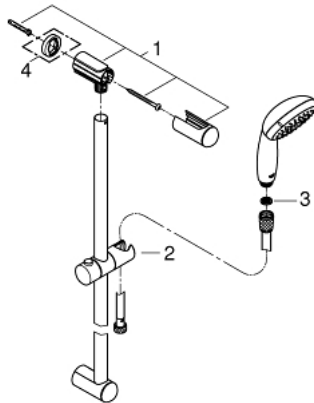

27 924 001 TEMPESTA 100 SHOWER RAIL SET 1 SPRAY

SPARE PARTS

1. 1: Shower rail holder (Spare part-nr. 48098000)
   - 2: Glide element (Spare part-nr. 48099000)
   - 3: Dirt strainer (Spare part-nr. 0700200M)
   - 4: Compensation disc (Spare part-nr. 48051000)*
2. Optional accessories