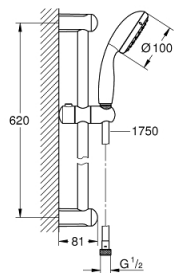

## 27 924 001 TEMPESTA 100 SHOWER RAIL SET 1 SPRAY

### PRODUCT DESCRIPTION

- Colour: chrome
- consisting of:
  - hand shower (27 923)
  - shower rail, 600 mm (27 523)
  - shower hose Relaxaflex 1750 mm 1/2" x 1/2" (28 154)
  - 9.5 l/min flow limiter
  - GROHE DreamSpray - perfect spray pattern
  - GROHE LongLife finish
  - GROHE SpeedClean - effortless limescale removal
  - Inner WaterGuide - inner insulation for surface protection
  - ShockProof silicone ring prevents damage caused by a shower falling
  - suitable for instantaneous heater
  - min. recommended pressure 1.0 bar

### SPARE PARTS

- 1: Shower rail holder (Spare part-nr. 48098000)
  - 2: Glide element (Spare part-nr. 48099000)
  - 3: Dirt strainer (Spare part-nr. 0700200M)
  - 4: Compensation disc (Spare part-nr. 48051000)\*
- \* Optional accessories