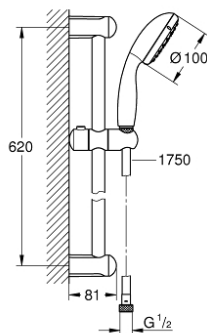

## 27 924 001 TEMPESTA 100 SHOWER RAIL SET 1 SPRAY

### PRODUCT DESCRIPTION

- Tyc: Chrome
- consisting of:
  - hand shower (27 923)
  - shower rail, 600 mm (27 523)
  - shower hose Relaxaflex 1750 mm 1/2" x 1/2" (28 154)
  - 9.5 l/min flow limiter
  - GROHE DreamSpray - perfect spray pattern
  - GROHE LongLife finish
  - GROHE SpeedClean - effortless limescale removal
  - Inner WaterGuide - inner insulation for surface protection
  - ShockProof silicone ring prevents damage caused by a shower falling
  - suitable for instantaneous heater
  - min. recommended pressure 1.0 bar

### SPARE PARTS

- 1: Shower rail holder (Spare part-nr. 48098000)
  - 2: Glide element (Spare part-nr. 48099000)
  - 3: Dirt strainer (Spare part-nr. 0700200M)
  - 4: Compensation disc (Spare part-nr. 48051000)\*
- \* Optional accessories