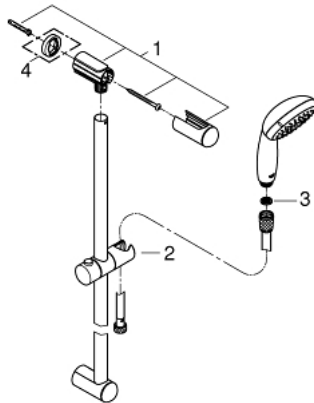

27 924 001 TEMPESTA 100 SHOWER RAIL SET 1 SPRAY

PRODUCT DESCRIPTION

- Tyc: Chrome
- consisting of:
 - hand shower (27 923)
 - shower rail, 600 mm (27 523)
 - shower hose Relaxaflex 1750 mm 1/2" x 1/2" (28 154)
 - GROHE EcoJoy 9.5 l/min flow limiter
 - GROHE DreamSpray - perfect spray pattern
 - GROHE LongLife finish
 - GROHE SpeedClean - effortless limescale removal
 - Inner WaterGuide - inner insulation for surface protection
 - ShockProof silicone ring prevents damage caused by a shower falling
 - suitable for instantaneous heater
 - min. recommended pressure 1.0 bar

27 924 001 TEMPESTA 100 SHOWER RAIL SET 1 SPRAY

SPARE PARTS

- 1: Shower rail holder (Spare part-nr. 48098000)
- 2: Glide element (Spare part-nr. 48099000)
- 3: Dirt strainer (Spare part-nr. 0700200M)
- 4: Compensation disc (Spare part-nr. 48051000)*