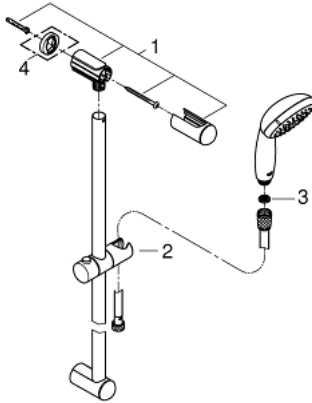

## 27 924 001 TEMPESTA 100 SHOWER RAIL SET 1 SPRAY

### PRODUCT DESCRIPTION

- Tyc: Chrome
- consisting of:
  - hand shower (27 923)
  - shower rail, 600 mm (27 523)
  - shower hose Relaxaflex 1750 mm 1/2" x 1/2" (28 154)
  - 9.5 l/min flow limiter
  - GROHE DreamSpray - perfect spray pattern
  - GROHE LongLife finish
  - GROHE SpeedClean - effortless limescale removal
  - Inner WaterGuide - inner insulation for surface protection
  - ShockProof silicone ring prevents damage caused by a shower falling
  - suitable for instantaneous heater
  - min. recommended pressure 1.0 bar

### SPARE PARTS

- 1: Shower rail holder (Spare part-nr. 48098000)
  - 2: Glide element (Spare part-nr. 48099000)
  - 3: Dirt strainer (Spare part-nr. 0700200M)
  - 4: Compensation disc (Spare part-nr. 48051000)\*
- \* Optional accessories