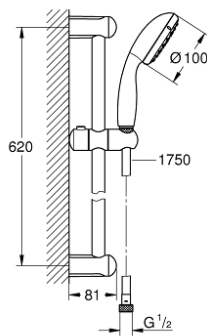

27 924 001 TEMPESTA 100 SHOWER RAIL SET 1 SPRAY

PRODUCT DESCRIPTION

- Tyc: Chrome
- consisting of:
 - hand shower (27 923)
 - shower rail, 600 mm (27 523)
 - shower hose Relaxaflex 1750 mm 1/2" x 1/2" (28 154)
 - GROHE EcoJoy 9.5 l/min flow limiter
 - GROHE DreamSpray - perfect spray pattern
 - GROHE LongLife finish
 - GROHE SpeedClean - effortless limescale removal
 - Inner WaterGuide - inner insulation for surface protection
 - ShockProof silicone ring prevents damage caused by a shower falling
 - suitable for instantaneous heater
 - min. recommended pressure 1.0 bar

27 924 001 TEMPESTA 100 SHOWER RAIL SET 1 SPRAY

SPARE PARTS

- 1: Shower rail holder (Spare part-nr. 48098000)
- 2: Glide element (Spare part-nr. 48099000)
- 3: Dirt strainer (Spare part-nr. 0700200M)
- 4: Compensation disc (Spare part-nr. 48051000)*