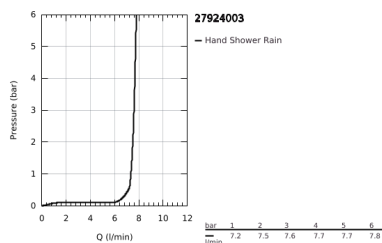

## 27 924 003 TEMPESTA 110 SHOWER RAIL SET 1 SPRAY (RAIN)

### PRODUCT DESCRIPTION

- Colour: chrome
- consisting of:
  - hand shower Tempesta 110 (27 923)
  - maximum flow rate (at 3 bar): 7.6 l/min
  - shower rail, 600 mm (27 523)
  - shower hose Relaxaflex 1750 mm 1/2" x 1/2" (28 154)
- GROHE EcoJoy - less water, perfect flow
- GROHE DreamSpray - perfect spray pattern
- GROHE LongLife finish
- Flexible Installation - 1 adjustable bracket for existing drill holes
- adjustable rail holder (turn and glide shower holder)
- GROHE SpeedClean - effortless limescale removal
- Inner WaterGuide - inner insulation for surface protection
- ShockProof silicone ring prevents damage caused by a shower falling
- min. recommended pressure 1.0 bar
- suitable for instantaneous heater
- professional exclusive