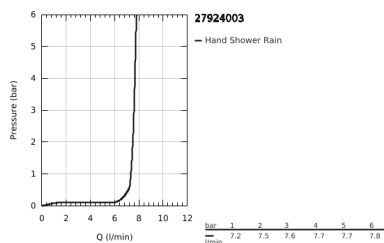

27 924 003 TEMPESTA 110 SHOWER RAIL SET 1 SPRAY (RAIN)

PRODUCT DESCRIPTION

- Colour: chrome
- consisting of:
 - hand shower Tempesta 110 (27 923)
 - AquaCalibrator limits maximum flow rate (at 3 bar): 7.6 l/min
 - shower rail, 600 mm (27 523)
 - shower hose Relaxaflex 1750 mm 1/2" x 1/2" (28 154)
- GROHE EcoJoy - less water, perfect flow
- GROHE DreamSpray - perfect spray pattern
- GROHE LongLife finish
- Flexible Installation - 1 adjustable bracket for existing drill holes
- adjustable rail holder (turn and glide shower holder)
- GROHE SpeedClean - effortless limescale removal
- Inner WaterGuide - inner insulation for surface protection
- ShockProof silicone ring prevents damage caused by a shower falling
- min. recommended pressure 1.0 bar
- suitable for instantaneous heater
- professional exclusive

27 924 003 TEMPESTA 110 SHOWER RAIL SET 1 SPRAY (RAIN)

SPARE PARTS

- 1: Shower rail holder (Spare part-nr. 48607000)
 - 2: Glide element (Spare part-nr. 48609000)
 - 3: Shower rail holder (Spare part-nr. 48608000)
 - 4: Dirt strainer (Spare part-nr. 0700200M)
 - 5: Compensation disc (Spare part-nr. 48543001)*
- * Optional accessories