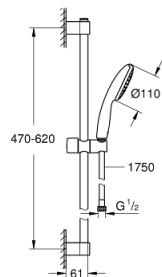

## 27 924 003 TEMPESTA 110 SHOWER RAIL SET 1 SPRAY (RAIN)

### PRODUCT DESCRIPTION

- Colour: chrome
- consisting of:
  - hand shower Tempesta 110 (27 923)
  - maximum flow rate (at 3 bar): 7.6 l/min
  - shower rail, 600 mm (27 523)
  - shower hose Relaxaflex 1750 mm 1/2" x 1/2" (28 154)
- GROHE EcoJoy - less water, perfect flow
- GROHE DreamSpray - perfect spray pattern
- GROHE LongLife finish
- Flexible Installation - 1 adjustable bracket for existing drill holes
- adjustable rail holder (turn and glide shower holder)
- GROHE SpeedClean - effortless limescale removal
- Inner WaterGuide - inner insulation for surface protection
- ShockProof silicone ring prevents damage caused by a shower falling
- min. recommended pressure 1.0 bar
- suitable for instantaneous heater
- professional exclusive

### SPARE PARTS

- 1: Shower rail holder (Spare part-nr. 48607000)
  - 2: Glide element (Spare part-nr. 48609000)
  - 3: Shower rail holder (Spare part-nr. 48608000)
  - 4: Dirt strainer (Spare part-nr. 0700200M)
  - 5: Compensation disc (Spare part-nr. 48543001)\*
- \* Optional accessories