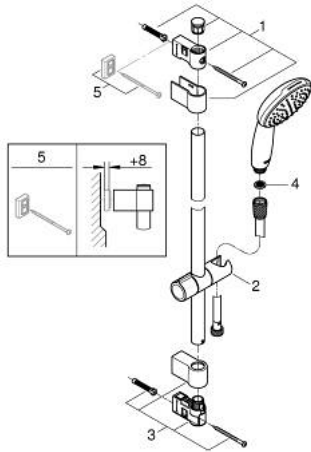

27 924 003 TEMPESTA 110 SHOWER RAIL SET 1 SPRAY (RAIN)

SPARE PARTS

1. 1: Shower rail holder (Spare part-nr. 48607000)
   - 2: Glide element (Spare part-nr. 48609000)
   - 3: Shower rail holder (Spare part-nr. 48608000)
   - 4: Dirt strainer (Spare part-nr. 0700200M)
   - 5: Compensation disc (Spare part-nr. 48543001)*
2. Optional accessories