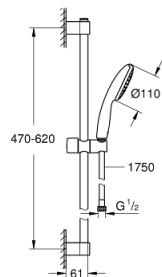

27 924 003 TEMPESTA 110 SHOWER RAIL SET 1 SPRAY (RAIN)

PRODUCT DESCRIPTION

- Colour: chrome
- consisting of:
 - hand shower Tempesta 110 (27 923)
 - AquaCalibrator limits maximum flow rate (at 3 bar): 7.6 l/min
 - shower rail, 600 mm (27 523)
 - shower hose Relaxaflex 1750 mm 1/2" x 1/2" (28 154)
- GROHE EcoJoy - less water, perfect flow
- GROHE DreamSpray - perfect spray pattern
- GROHE LongLife finish
- Flexible Installation - 1 adjustable bracket for existing drill holes
- adjustable rail holder (turn and glide shower holder)
- GROHE SpeedClean - effortless limescale removal
- Inner WaterGuide - inner insulation for surface protection
- ShockProof silicone ring prevents damage caused by a shower falling
- min. recommended pressure 1.0 bar
- suitable for instantaneous heater
- professional exclusive

27 924 003 TEMPESTA 110 SHOWER RAIL SET 1 SPRAY (RAIN)

SPARE PARTS

- 1: Shower rail holder (Spare part-nr. 48607000)
 - 2: Glide element (Spare part-nr. 48609000)
 - 3: Shower rail holder (Spare part-nr. 48608000)
 - 4: Dirt strainer (Spare part-nr. 0700200M)
 - 5: Compensation disc (Spare part-nr. 48543001)*
- * Optional accessories