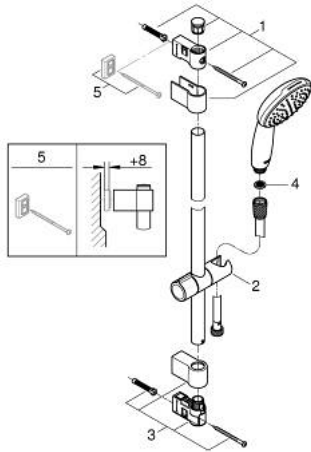

## 27 924 003 TEMPESTA 110 SHOWER RAIL SET 1 SPRAY (RAIN)

### PRODUCT DESCRIPTION

- Colour: chrome
- consisting of:
  - hand shower Tempesta 110 (27 923)
  - maximum flow rate (at 3 bar): 7.6 l/min
  - shower rail, 600 mm (27 523)
  - shower hose Relaxaflex 1750 mm 1/2" x 1/2" (28 154)
- GROHE EcoJoy - less water, perfect flow
- GROHE DreamSpray - perfect spray pattern
- GROHE LongLife finish
- Flexible Installation - 1 adjustable bracket for existing drill holes
- adjustable rail holder (turn and glide shower holder)
- GROHE SpeedClean - effortless limescale removal
- Inner WaterGuide - inner insulation for surface protection
- ShockProof silicone ring prevents damage caused by a shower falling
- min. recommended pressure 1.0 bar
- suitable for instantaneous heater
- professional exclusive

### SPARE PARTS

- 1: Shower rail holder (Spare part-nr. 48607000)
  - 2: Glide element (Spare part-nr. 48609000)
  - 3: Shower rail holder (Spare part-nr. 48608000)
  - 4: Dirt strainer (Spare part-nr. 0700200M)
  - 5: Compensation disc (Spare part-nr. 48543001)\*
- \* Optional accessories