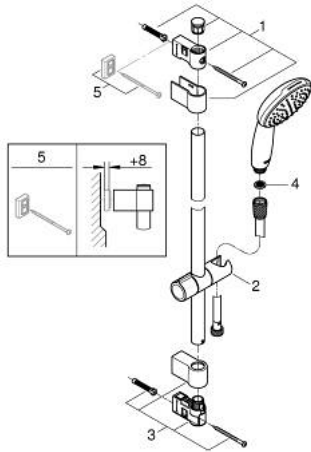

27 924 003 TEMPESTA 110 SHOWER RAIL SET 1 SPRAY (RAIN)

PRODUCT DESCRIPTION

- Tyc: Chrome
- consisting of:
 - hand shower Tempesta 110 (27 923)
 - maximum flow rate (at 3 bar): 7.6 l/min
 - shower rail, 600 mm (27 523)
 - shower hose Relaxaflex 1750 mm 1/2" x 1/2" (28 154)
- GROHE EcoJoy - Less water, perfect flow
- GROHE DreamSpray - perfect spray pattern
- GROHE LongLife finish
- Flexible Installation - 1 adjustable bracket for existing drill holes
- adjustable rail holder (turn and glide shower holder)
- GROHE SpeedClean - effortless limescale removal
- Inner WaterGuide - inner insulation for surface protection
- ShockProof silicone ring prevents damage caused by a shower falling
- min. recommended pressure 1.0 bar
- suitable for instantaneous heater
- professional exclusive

27 924 003 TEMPESTA 110 SHOWER RAIL SET 1 SPRAY (RAIN)

SPARE PARTS

- 1: Shower rail holder (Spare part-nr. 48607000)
 - 2: Glide element (Spare part-nr. 48609000)
 - 3: Shower rail holder (Spare part-nr. 48608000)
 - 4: Dirt strainer (Spare part-nr. 0700200M)
 - 5: Compensation disc (Spare part-nr. 48543001)*
- * Optional accessories