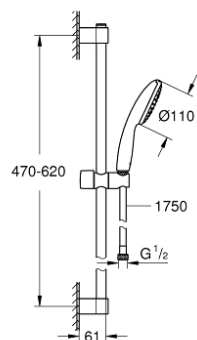

27 924 003 TEMPESTA 110 SHOWER RAIL SET 1 SPRAY (RAIN)

PRODUCT DESCRIPTION

- Tyc: Chrome
- consisting of:
 - hand shower Tempesta 110 (27 923)
 - maximum flow rate (at 3 bar): 7.6 l/min
 - shower rail, 600 mm (27 523)
 - shower hose Relaxaflex 1750 mm 1/2" x 1/2" (28 154)
- GROHE EcoJoy - Less water, perfect flow
- GROHE DreamSpray - perfect spray pattern
- GROHE LongLife finish
- Flexible Installation - 1 adjustable bracket for existing drill holes
- adjustable rail holder (turn and glide shower holder)
- GROHE SpeedClean - effortless limescale removal
- Inner WaterGuide - inner insulation for surface protection
- ShockProof silicone ring prevents damage caused by a shower falling
- min. recommended pressure 1.0 bar
- suitable for instantaneous heater
- professional exclusive

27 924 003 TEMPESTA 110 SHOWER RAIL SET 1 SPRAY (RAIN)

SPARE PARTS

- 1: Shower rail holder (Spare part-nr. 48607000)
 - 2: Glide element (Spare part-nr. 48609000)
 - 3: Shower rail holder (Spare part-nr. 48608000)
 - 4: Dirt strainer (Spare part-nr. 0700200M)
 - 5: Compensation disc (Spare part-nr. 48543001)*
- * Optional accessories