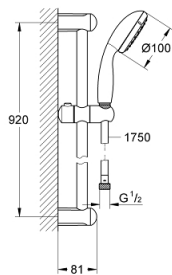

27 925 001 TEMPESTA 100 SHOWER RAIL SET 1 SPRAY

PRODUCT DESCRIPTION

- Colour: chrome
- consisting of:
 - hand shower (27 923)
 - shower rail, 900 mm (27 524)
 - shower hose Relaxaflex 1750 mm 1/2" x 1/2" (28 154)
 - GROHE EcoJoy 9.5 l/min flow limiter
 - GROHE DreamSpray - perfect spray pattern
 - GROHE LongLife finish
 - GROHE SpeedClean - effortless limescale removal
 - Inner WaterGuide - inner insulation for surface protection
 - ShockProof silicone ring prevents damage caused by a shower falling
 - suitable for instantaneous heater

27 925 001 **TEMPESTA 100 SHOWER RAIL SET 1 SPRAY**

SPARE PARTS

- 1: Shower rail holder (Spare part-nr. 48098000)
 - 2: Glide element (Spare part-nr. 48099000)
 - 3: Dirt strainer (Spare part-nr. 0700200M)
 - 4: Compensation disc (Spare part-nr. 48051000)*
- * Optional accessories