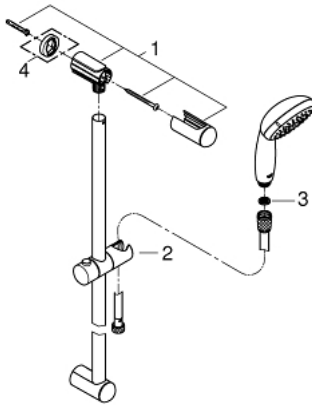

27 925 001 TEMPESTA 100 SHOWER RAIL SET 1 SPRAY

PRODUCT DESCRIPTION

- Colour: chrome
- consisting of:
 - hand shower (27 923)
 - shower rail, 900 mm (27 524)
 - shower hose Relaxaflex 1750 mm 1/2" x 1/2" (28 154)
 - 9.5 l/min flow limiter
 - GROHE DreamSpray - perfect spray pattern
 - GROHE LongLife finish
 - GROHE SpeedClean - effortless limescale removal
 - Inner WaterGuide - inner insulation for surface protection
 - ShockProof silicone ring prevents damage caused by a shower falling
 - suitable for instantaneous heater

27 925 001 **TEMPESTA 100 SHOWER RAIL SET 1 SPRAY**

SPARE PARTS

- 1: Shower rail holder (Spare part-nr. 48098000)
 - 2: Glide element (Spare part-nr. 48099000)
 - 3: Dirt strainer (Spare part-nr. 0700200M)
 - 4: Compensation disc (Spare part-nr. 48051000)*
- * Optional accessories