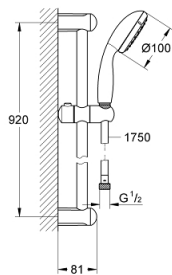

27 925 001 TEMPESTA 100 SHOWER RAIL SET 1 SPRAY

PRODUCT DESCRIPTION

- Colour: chrome
- consisting of:
 - hand shower (27 923)
 - shower rail, 900 mm (27 524)
 - shower hose Relaxaflex 1750 mm 1/2" x 1/2" (28 154)
 - 9.5 l/min flow limiter
 - GROHE DreamSpray - perfect spray pattern
 - GROHE LongLife finish
 - GROHE SpeedClean - effortless limescale removal
 - Inner WaterGuide - inner insulation for surface protection
 - ShockProof silicone ring prevents damage caused by a shower falling
 - suitable for instantaneous heater

27 925 001 **TEMPESTA 100 SHOWER RAIL SET 1 SPRAY**

SPARE PARTS

- 1: Shower rail holder (Spare part-nr. 48098000)
 - 2: Glide element (Spare part-nr. 48099000)
 - 3: Dirt strainer (Spare part-nr. 0700200M)
 - 4: Compensation disc (Spare part-nr. 48051000)*
- * Optional accessories