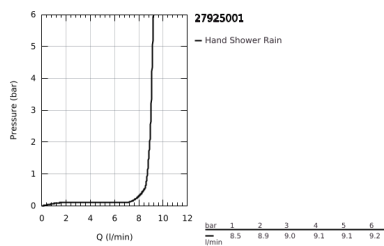

27 925 001 TEMPESTA 100 SHOWER RAIL SET 1 SPRAY

PRODUCT DESCRIPTION

- Colour: chrome
- consisting of:
 - hand shower (27 923)
 - shower rail, 900 mm (27 524)
 - shower hose Relaxaflex 1750 mm 1/2" x 1/2" (28 154)
 - 9.5 l/min flow limiter
 - GROHE DreamSpray - perfect spray pattern
 - GROHE LongLife finish
 - GROHE SpeedClean - effortless limescale removal
 - Inner WaterGuide - inner insulation for surface protection
 - ShockProof silicone ring prevents damage caused by a shower falling
 - suitable for instantaneous heater

27 925 001 **TEMPESTA 100 SHOWER RAIL SET 1 SPRAY**

SPARE PARTS

- 1: Shower rail holder (Spare part-nr. 48098000)
 - 2: Glide element (Spare part-nr. 48099000)
 - 3: Dirt strainer (Spare part-nr. 0700200M)
 - 4: Compensation disc (Spare part-nr. 48051000)*
- * Optional accessories