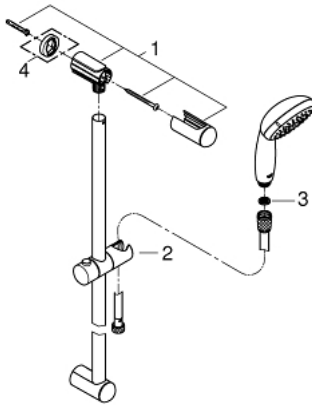

27 925 001 TEMPESTA 100 SHOWER RAIL SET 1 SPRAY

PRODUCT DESCRIPTION

- Colour: chrome
- consisting of:
 - hand shower (27 923)
 - shower rail, 900 mm (27 524)
 - shower hose Relaxaflex 1750 mm 1/2" x 1/2" (28 154)
 - GROHE EcoJoy 9.5 l/min flow limiter
 - GROHE DreamSpray - perfect spray pattern
 - GROHE LongLife finish
 - GROHE SpeedClean - effortless limescale removal
 - Inner WaterGuide - inner insulation for surface protection
 - ShockProof silicone ring prevents damage caused by a shower falling
 - suitable for instantaneous heater

27 925 001 **TEMPESTA 100 SHOWER RAIL SET 1 SPRAY**

SPARE PARTS

- 1: Shower rail holder (Spare part-nr. 48098000)
 - 2: Glide element (Spare part-nr. 48099000)
 - 3: Dirt strainer (Spare part-nr. 0700200M)
 - 4: Compensation disc (Spare part-nr. 48051000)*
- * Optional accessories