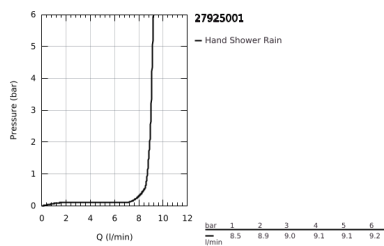

27 925 001 TEMPESTA 100 SHOWER RAIL SET 1 SPRAY

PRODUCT DESCRIPTION

- Colour: chrome
- consisting of:
 - hand shower (27 923)
 - shower rail, 900 mm (27 524)
 - shower hose Relaxaflex 1750 mm 1/2" x 1/2" (28 154)
 - GROHE EcoJoy 9.5 l/min flow limiter
 - GROHE DreamSpray - perfect spray pattern
 - GROHE LongLife finish
 - GROHE SpeedClean - effortless limescale removal
 - Inner WaterGuide - inner insulation for surface protection
 - ShockProof silicone ring prevents damage caused by a shower falling
 - suitable for instantaneous heater

27 925 001 **TEMPESTA 100 SHOWER RAIL SET 1 SPRAY**

SPARE PARTS

- 1: Shower rail holder (Spare part-nr. 48098000)
 - 2: Glide element (Spare part-nr. 48099000)
 - 3: Dirt strainer (Spare part-nr. 0700200M)
 - 4: Compensation disc (Spare part-nr. 48051000)*
- * Optional accessories