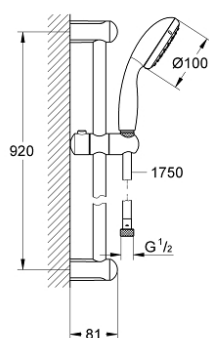

27 925 001 TEMPESTA 100 SHOWER RAIL SET 1 SPRAY

PRODUCT DESCRIPTION

- Tyc: Chrome
- consisting of:
 - hand shower (27 923)
 - shower rail, 900 mm (27 524)
 - shower hose Relaxaflex 1750 mm 1/2" x 1/2" (28 154)
 - 9.5 l/min flow limiter
 - GROHE DreamSpray - perfect spray pattern
 - GROHE LongLife finish
 - GROHE SpeedClean - effortless limescale removal
 - Inner WaterGuide - inner insulation for surface protection
 - ShockProof silicone ring prevents damage caused by a shower falling
 - suitable for instantaneous heater

27 925 001 **TEMPESTA 100 SHOWER RAIL SET 1 SPRAY**

SPARE PARTS

- 1: Shower rail holder (Spare part-nr. 48098000)
 - 2: Glide element (Spare part-nr. 48099000)
 - 3: Dirt strainer (Spare part-nr. 0700200M)
 - 4: Compensation disc (Spare part-nr. 48051000)*
- * Optional accessories