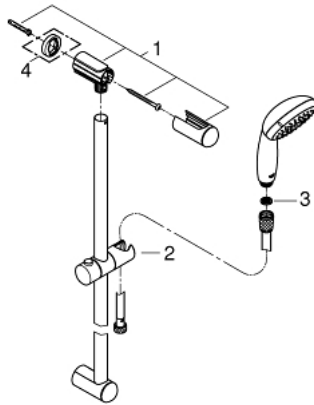

## 27 925 001 TEMPESTA 100 SHOWER RAIL SET 1 SPRAY

### PRODUCT DESCRIPTION

- Tyc: Chrome
- consisting of:
  - hand shower (27 923)
  - shower rail, 900 mm (27 524)
  - shower hose Relaxaflex 1750 mm 1/2" x 1/2" (28 154)
  - GROHE EcoJoy 9.5 l/min flow limiter
  - GROHE DreamSpray - perfect spray pattern
  - GROHE LongLife finish
  - GROHE SpeedClean - effortless limescale removal
  - Inner WaterGuide - inner insulation for surface protection
  - ShockProof silicone ring prevents damage caused by a shower falling
  - suitable for instantaneous heater

### SPARE PARTS

- 1: Shower rail holder (Spare part-nr. 48098000)
- 2: Glide element (Spare part-nr. 48099000)
- 3: Dirt strainer (Spare part-nr. 0700200M)
- 4: Compensation disc (Spare part-nr. 48051000)\*