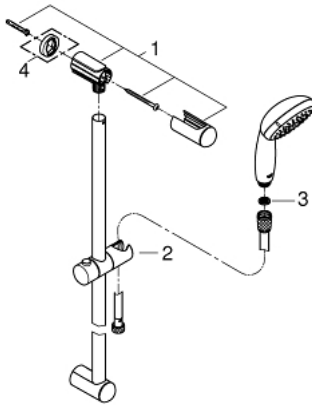

27 925 001 TEMPESTA 100 SHOWER RAIL SET 1 SPRAY

PRODUCT DESCRIPTION

- Tyc: Chrome
- consisting of:
 - hand shower (27 923)
 - shower rail, 900 mm (27 524)
 - shower hose Relaxaflex 1750 mm 1/2" x 1/2" (28 154)
 - 9.5 l/min flow limiter
 - GROHE DreamSpray - perfect spray pattern
 - GROHE LongLife finish
 - GROHE SpeedClean - effortless limescale removal
 - Inner WaterGuide - inner insulation for surface protection
 - ShockProof silicone ring prevents damage caused by a shower falling
 - suitable for instantaneous heater

27 925 001 **TEMPESTA 100 SHOWER RAIL SET 1 SPRAY**

SPARE PARTS

- 1: Shower rail holder (Spare part-nr. 48098000)
 - 2: Glide element (Spare part-nr. 48099000)
 - 3: Dirt strainer (Spare part-nr. 0700200M)
 - 4: Compensation disc (Spare part-nr. 48051000)*
- * Optional accessories