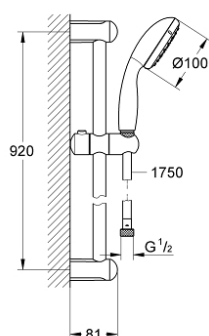

## 27 925 001 TEMPESTA 100 SHOWER RAIL SET 1 SPRAY

### PRODUCT DESCRIPTION

- Tyc: Chrome
- consisting of:
  - hand shower (27 923)
  - shower rail, 900 mm (27 524)
  - shower hose Relaxaflex 1750 mm 1/2" x 1/2" (28 154)
  - GROHE EcoJoy 9.5 l/min flow limiter
  - GROHE DreamSpray - perfect spray pattern
  - GROHE LongLife finish
  - GROHE SpeedClean - effortless limescale removal
  - Inner WaterGuide - inner insulation for surface protection
  - ShockProof silicone ring prevents damage caused by a shower falling
  - suitable for instantaneous heater

### SPARE PARTS

- 1: Shower rail holder (Spare part-nr. 48098000)
- 2: Glide element (Spare part-nr. 48099000)
- 3: Dirt strainer (Spare part-nr. 0700200M)
- 4: Compensation disc (Spare part-nr. 48051000)\*