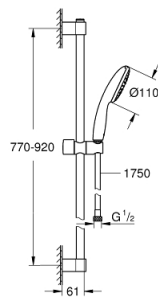

27 925 003 TEMPESTA 110 SHOWER RAIL SET 1 SPRAY (RAIN)

PRODUCT DESCRIPTION

- Colour: chrome
- consisting of:
 - hand shower Tempesta 110 (27 923)
 - maximum flow rate (at 3 bar): 7.6 l/min
 - shower rail, 900 mm (27 524)
 - shower hose Relaxaflex 1750 mm 1/2" x 1/2" (28 154)
- GROHE EcoJoy - less water, perfect flow
- GROHE DreamSpray - perfect spray pattern
- GROHE LongLife finish
- Flexible Installation - 1 adjustable bracket for existing drill holes
- adjustable rail holder (turn and glide shower holder)
- GROHE SpeedClean - effortless limescale removal
- Inner WaterGuide - inner insulation for surface protection
- ShockProof silicone ring prevents damage caused by a shower falling
- min. recommended pressure 1.0 bar
- suitable for instantaneous heater
- professional exclusive

27 925 003 TEMPESTA 110 SHOWER RAIL SET 1 SPRAY (RAIN)

SPARE PARTS

- 1: Shower rail holder (Spare part-nr. 48607000)
 - 2: Glide element (Spare part-nr. 48609000)
 - 3: Shower rail holder (Spare part-nr. 48608000)
 - 4: Dirt strainer (Spare part-nr. 0700200M)
 - 5: Compensation disc (Spare part-nr. 48543001)*
- * Optional accessories