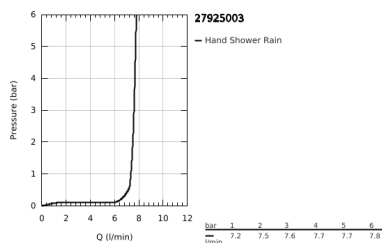

27 925 003 TEMPESTA 110 SHOWER RAIL SET 1 SPRAY (RAIN)

PRODUCT DESCRIPTION

- Colour: chrome
- consisting of:
 - hand shower Tempesta 110 (27 923)
 - maximum flow rate (at 3 bar): 7.6 l/min
 - shower rail, 900 mm (27 524)
 - shower hose Relaxaflex 1750 mm 1/2" x 1/2" (28 154)
- GROHE EcoJoy - less water, perfect flow
- GROHE DreamSpray - perfect spray pattern
- GROHE LongLife finish
- Flexible Installation - 1 adjustable bracket for existing drill holes
- adjustable rail holder (turn and glide shower holder)
- GROHE SpeedClean - effortless limescale removal
- Inner WaterGuide - inner insulation for surface protection
- ShockProof silicone ring prevents damage caused by a shower falling
- min. recommended pressure 1.0 bar
- suitable for instantaneous heater
- professional exclusive

27 925 003 TEMPESTA 110 SHOWER RAIL SET 1 SPRAY (RAIN)

SPARE PARTS

- 1: Shower rail holder (Spare part-nr. 48607000)
 - 2: Glide element (Spare part-nr. 48609000)
 - 3: Shower rail holder (Spare part-nr. 48608000)
 - 4: Dirt strainer (Spare part-nr. 0700200M)
 - 5: Compensation disc (Spare part-nr. 48543001)*
- * Optional accessories