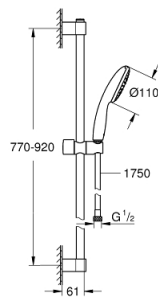

## 27 925 003 TEMPESTA 110 SHOWER RAIL SET 1 SPRAY (RAIN)

### PRODUCT DESCRIPTION

- Colour: chrome
- consisting of:
  - hand shower Tempesta 110 (27 923)
  - AquaCalibrator limits maximum flow rate (at 3 bar): 7.6 l/min
  - shower rail, 900 mm (27 524)
  - shower hose Relaxaflex 1750 mm 1/2" x 1/2" (28 154)
  - GROHE EcoJoy - less water, perfect flow
  - GROHE DreamSpray - perfect spray pattern
  - GROHE LongLife finish
  - Flexible Installation - 1 adjustable bracket for existing drill holes
  - adjustable rail holder (turn and glide shower holder)
  - GROHE SpeedClean - effortless limescale removal
  - Inner WaterGuide - inner insulation for surface protection
  - ShockProof silicone ring prevents damage caused by a shower falling
  - min. recommended pressure 1.0 bar
  - suitable for instantaneous heater
  - professional exclusive

### SPARE PARTS

- 1: Shower rail holder (Spare part-nr. 48607000)
  - 2: Glide element (Spare part-nr. 48609000)
  - 3: Shower rail holder (Spare part-nr. 48608000)
  - 4: Dirt strainer (Spare part-nr. 0700200M)
  - 5: Compensation disc (Spare part-nr. 48543001)\*
- \* Optional accessories