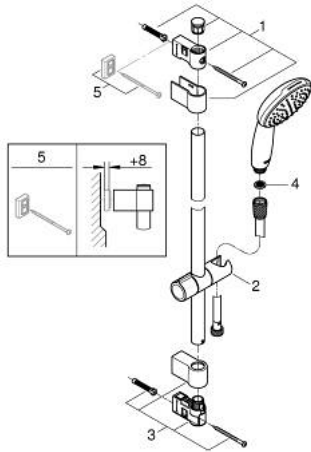

27 925 003 TEMPESTA 110 SHOWER RAIL SET 1 SPRAY (RAIN)

PRODUCT DESCRIPTION

- Colour: chrome
- consisting of:
 - hand shower Tempesta 110 (27 923)
 - maximum flow rate (at 3 bar): 7.6 l/min
 - shower rail, 900 mm (27 524)
 - shower hose Relaxaflex 1750 mm 1/2" x 1/2" (28 154)
- GROHE EcoJoy - less water, perfect flow
- GROHE DreamSpray - perfect spray pattern
- GROHE LongLife finish
- Flexible Installation - 1 adjustable bracket for existing drill holes
- adjustable rail holder (turn and glide shower holder)
- GROHE SpeedClean - effortless limescale removal
- Inner WaterGuide - inner insulation for surface protection
- ShockProof silicone ring prevents damage caused by a shower falling
- min. recommended pressure 1.0 bar
- suitable for instantaneous heater
- professional exclusive

27 925 003 TEMPESTA 110 SHOWER RAIL SET 1 SPRAY (RAIN)

SPARE PARTS

- 1: Shower rail holder (Spare part-nr. 48607000)
 - 2: Glide element (Spare part-nr. 48609000)
 - 3: Shower rail holder (Spare part-nr. 48608000)
 - 4: Dirt strainer (Spare part-nr. 0700200M)
 - 5: Compensation disc (Spare part-nr. 48543001)*
- * Optional accessories