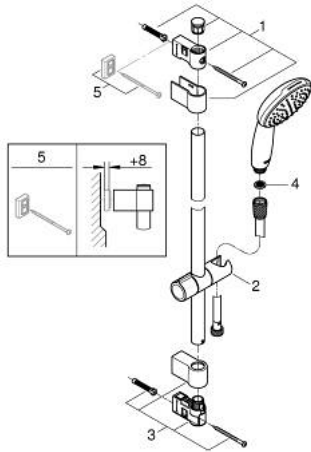

## 27 925 003 TEMPESTA 110 SHOWER RAIL SET 1 SPRAY (RAIN)

### PRODUCT DESCRIPTION

- Colour: chrome
- consisting of:
  - hand shower Tempesta 110 (27 923)
  - AquaCalibrator limits maximum flow rate (at 3 bar): 7.6 l/min
  - shower rail, 900 mm (27 524)
  - shower hose Relaxaflex 1750 mm 1/2" x 1/2" (28 154)
  - GROHE EcoJoy - less water, perfect flow
  - GROHE DreamSpray - perfect spray pattern
  - GROHE LongLife finish
  - Flexible Installation - 1 adjustable bracket for existing drill holes
  - adjustable rail holder (turn and glide shower holder)
  - GROHE SpeedClean - effortless limescale removal
  - Inner WaterGuide - inner insulation for surface protection
  - ShockProof silicone ring prevents damage caused by a shower falling
  - min. recommended pressure 1.0 bar
  - suitable for instantaneous heater
  - professional exclusive

### SPARE PARTS

- 1: Shower rail holder (Spare part-nr. 48607000)
  - 2: Glide element (Spare part-nr. 48609000)
  - 3: Shower rail holder (Spare part-nr. 48608000)
  - 4: Dirt strainer (Spare part-nr. 0700200M)
  - 5: Compensation disc (Spare part-nr. 48543001)\*
- \* Optional accessories