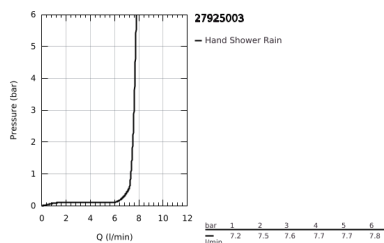

## 27 925 003 TEMPESTA 110 SHOWER RAIL SET 1 SPRAY (RAIN)

### PRODUCT DESCRIPTION

- Colour: chrome
- consisting of:
  - hand shower Tempesta 110 (27 923)
  - AquaCalibrator limits maximum flow rate (at 3 bar): 7.6 l/min
  - shower rail, 900 mm (27 524)
  - shower hose Relaxaflex 1750 mm 1/2" x 1/2" (28 154)
  - GROHE EcoJoy - less water, perfect flow
  - GROHE DreamSpray - perfect spray pattern
  - GROHE LongLife finish
  - Flexible Installation - 1 adjustable bracket for existing drill holes
  - adjustable rail holder (turn and glide shower holder)
  - GROHE SpeedClean - effortless limescale removal
  - Inner WaterGuide - inner insulation for surface protection
  - ShockProof silicone ring prevents damage caused by a shower falling
  - min. recommended pressure 1.0 bar
  - suitable for instantaneous heater
  - professional exclusive