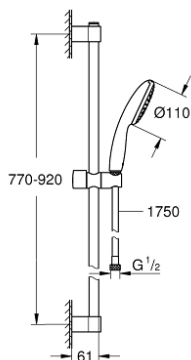

27 925 003 TEMPESTA 110 SHOWER RAIL SET 1 SPRAY (RAIN)

PRODUCT DESCRIPTION

- Tyc: Chrome
- consisting of:
 - hand shower Tempesta 110 (27 923)
 - maximum flow rate (at 3 bar): 7.6 l/min
 - shower rail, 900 mm (27 524)
 - shower hose Relaxaflex 1750 mm 1/2" x 1/2" (28 154)
 - GROHE EcoJoy - Less water, perfect flow
 - GROHE DreamSpray - perfect spray pattern
 - GROHE LongLife finish
 - Flexible Installation - 1 adjustable bracket for existing drill holes
 - adjustable rail holder (turn and glide shower holder)
 - GROHE SpeedClean - effortless limescale removal
 - Inner WaterGuide - inner insulation for surface protection
 - ShockProof silicone ring prevents damage caused by a shower falling
 - min. recommended pressure 1.0 bar
 - suitable for instantaneous heater
 - professional exclusive

27 925 003 TEMPESTA 110 SHOWER RAIL SET 1 SPRAY (RAIN)

SPARE PARTS

- 1: Shower rail holder (Spare part-nr. 48607000)
 - 2: Glide element (Spare part-nr. 48609000)
 - 3: Shower rail holder (Spare part-nr. 48608000)
 - 4: Dirt strainer (Spare part-nr. 0700200M)
 - 5: Compensation disc (Spare part-nr. 48543001)*
- * Optional accessories