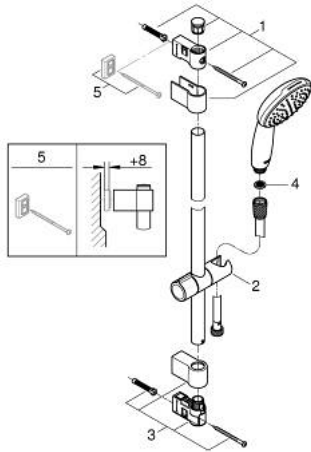

27 925 003 TEMPESTA 110 SHOWER RAIL SET 1 SPRAY (RAIN)

PRODUCT DESCRIPTION

- Tyc: Chrome
- consisting of:
 - hand shower Tempesta 110 (27 923)
 - maximum flow rate (at 3 bar): 7.6 l/min
 - shower rail, 900 mm (27 524)
 - shower hose Relaxaflex 1750 mm 1/2" x 1/2" (28 154)
 - GROHE EcoJoy - Less water, perfect flow
 - GROHE DreamSpray - perfect spray pattern
 - GROHE LongLife finish
 - Flexible Installation - 1 adjustable bracket for existing drill holes
 - adjustable rail holder (turn and glide shower holder)
 - GROHE SpeedClean - effortless limescale removal
 - Inner WaterGuide - inner insulation for surface protection
 - ShockProof silicone ring prevents damage caused by a shower falling
 - min. recommended pressure 1.0 bar
 - suitable for instantaneous heater
 - professional exclusive

27 925 003 TEMPESTA 110 SHOWER RAIL SET 1 SPRAY (RAIN)

SPARE PARTS

- 1: Shower rail holder (Spare part-nr. 48607000)
 - 2: Glide element (Spare part-nr. 48609000)
 - 3: Shower rail holder (Spare part-nr. 48608000)
 - 4: Dirt strainer (Spare part-nr. 0700200M)
 - 5: Compensation disc (Spare part-nr. 48543001)*
- * Optional accessories