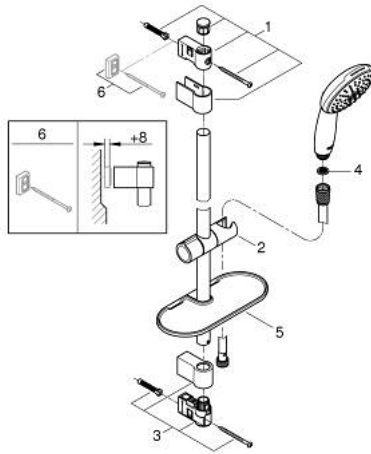

27 926 003 TEMPESTA 110 SHOWER RAIL SET 2 SPRAYS (RAIN, JET)

PRODUCT DESCRIPTION

- Colour: chrome
- consisting of:
 - hand shower Tempesta 110 (27 597)
 - maximum flow rate (at 3 bar): 13.5 l/min
 - shower rail, 600 mm (27 523)
 - shower hose Relaxaflex 1750 mm 1/2" x 1/2" (28 154)
 - GROHE EasyReach tray (26 770)
 - GROHE SmartSwitch - easily rotate the dial to enjoy your preferred spray option
 - GROHE DreamSpray - perfect spray pattern
 - GROHE LongLife finish
- Flexible Installation - 1 adjustable bracket for existing drill holes
- adjustable rail holder (turn and glide shower holder)
- GROHE SpeedClean - effortless limescale removal
- Inner WaterGuide - inner insulation for surface protection
- ShockProof silicone ring prevents damage caused by a shower falling
- min. recommended pressure 1.0 bar
- suitable for instantaneous heater
- professional exclusive

27 926 003 TEMPESTA 110 SHOWER RAIL SET 2 SPRAYS (RAIN, JET)

SPARE PARTS

- 1: Shower rail holder (Spare part-nr. 48607000)
- 2: Glide element (Spare part-nr. 48609000)
- 3: Shower rail holder (Spare part-nr. 48608000)
- 4: Dirt strainer (Spare part-nr. 0700200M)
- 5: GROHE EasyReach tray (Spare part-nr. 26770001)
- 6: Compensation disc (Spare part-nr. 48543001)*