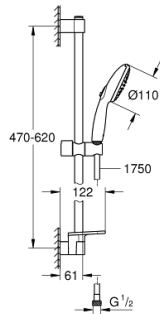

27 926 003 TEMPESTA 110 SHOWER RAIL SET 2 SPRAYS (RAIN, JET)

PRODUCT DESCRIPTION

- Colour: chrome
- consisting of:
 - hand shower Tempesta 110 (27 597)
 - maximum flow rate (at 3 bar): 13.5 l/min
 - shower rail, 600 mm (27 523)
 - shower hose Relaxaflex 1750 mm 1/2" x 1/2" (28 154)
 - GROHE EasyReach tray (26 770)
 - GROHE SmartSwitch - easily rotate the dial to enjoy your preferred spray option
 - GROHE DreamSpray - perfect spray pattern
 - GROHE LongLife finish
- Flexible Installation - 1 adjustable bracket for existing drill holes
- adjustable rail holder (turn and glide shower holder)
- GROHE SpeedClean - effortless limescale removal
- Inner WaterGuide - inner insulation for surface protection
- ShockProof silicone ring prevents damage caused by a shower falling
- min. recommended pressure 1.0 bar
- suitable for instantaneous heater
- professional exclusive

27 926 003 TEMPESTA 110 SHOWER RAIL SET 2 SPRAYS (RAIN, JET)

SPARE PARTS

- 1: Shower rail holder (Spare part-nr. 48607000)
- 2: Glide element (Spare part-nr. 48609000)
- 3: Shower rail holder (Spare part-nr. 48608000)
- 4: Dirt strainer (Spare part-nr. 0700200M)
- 5: GROHE EasyReach tray (Spare part-nr. 26770001)
- 6: Compensation disc (Spare part-nr. 48543001)*