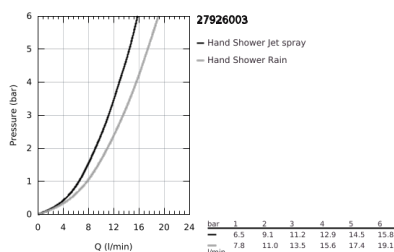

27 926 003 TEMPESTA 110 SHOWER RAIL SET 2 SPRAYS (RAIN, JET)

PRODUCT DESCRIPTION

- Colour: chrome
- consisting of:
 - hand shower Tempesta 110 (27 597)
 - maximum flow rate (at 3 bar): 13.5 l/min
 - shower rail, 600 mm (27 523)
 - shower hose Relaxaflex 1750 mm 1/2" x 1/2" (28 154)
 - GROHE EasyReach tray (26 770)
 - GROHE SmartSwitch - easily rotate the dial to enjoy your preferred spray option
 - GROHE DreamSpray - perfect spray pattern
 - GROHE LongLife finish
- Flexible Installation - 1 adjustable bracket for existing drill holes
- adjustable rail holder (turn and glide shower holder)
- GROHE SpeedClean - effortless limescale removal
- Inner WaterGuide - inner insulation for surface protection
- ShockProof silicone ring prevents damage caused by a shower falling
- min. recommended pressure 1.0 bar
- suitable for instantaneous heater
- professional exclusive

27 926 003 TEMPESTA 110 SHOWER RAIL SET 2 SPRAYS (RAIN, JET)

SPARE PARTS

- 1: Shower rail holder (Spare part-nr. 48607000)
- 2: Glide element (Spare part-nr. 48609000)
- 3: Shower rail holder (Spare part-nr. 48608000)
- 4: Dirt strainer (Spare part-nr. 0700200M)
- 5: GROHE EasyReach tray (Spare part-nr. 26770001)
- 6: Compensation disc (Spare part-nr. 48543001)*