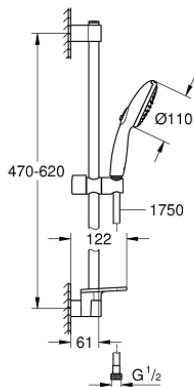

## 27 926 003 TEMPESTA 110 SHOWER RAIL SET 2 SPRAYS (RAIN, JET)

### PRODUCT DESCRIPTION

- Tyc: Chrome
- consisting of:
  - hand shower Tempesta 110 (27 597)
  - maximum flow rate (at 3 bar): 13.5 l/min
  - shower rail, 600 mm (27 523)
  - shower hose Relaxaflex 1750 mm 1/2" x 1/2" (28 154)
  - GROHE EasyReach tray (26 770)
  - GROHE SmartSwitch - easily rotate the dial to enjoy your preferred spray option
  - GROHE DreamSpray - perfect spray pattern
  - GROHE LongLife finish
- Flexible Installation - 1 adjustable bracket for existing drill holes
- adjustable rail holder (turn and glide shower holder)
- GROHE SpeedClean - effortless limescale removal
- Inner WaterGuide - inner insulation for surface protection
- ShockProof silicone ring prevents damage caused by a shower falling
- min. recommended pressure 1.0 bar
- suitable for instantaneous heater
- professional exclusive

### SPARE PARTS

- 1: Shower rail holder (Spare part-nr. 48607000)
- 2: Glide element (Spare part-nr. 48609000)
- 3: Shower rail holder (Spare part-nr. 48608000)
- 4: Dirt strainer (Spare part-nr. 0700200M)
- 5: GROHE EasyReach tray (Spare part-nr. 26770001)
- 6: Compensation disc (Spare part-nr. 48543001)\*