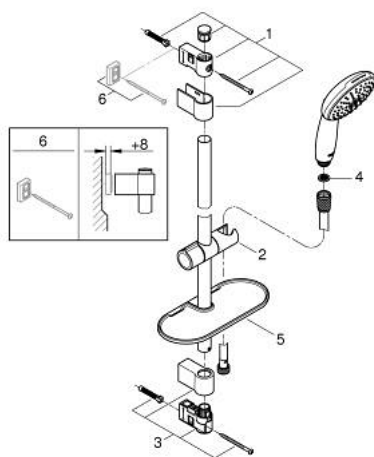

## 27 926 003 TEMPESTA 110 SHOWER RAIL SET 2 SPRAYS (RAIN, JET)

### PRODUCT DESCRIPTION

- Tyc: Chrome
- consisting of:
  - hand shower Tempesta 110 (27 597)
  - maximum flow rate (at 3 bar): 13.5 l/min
  - shower rail, 600 mm (27 523)
  - shower hose Relaxaflex 1750 mm 1/2" x 1/2" (28 154)
  - GROHE EasyReach tray (26 770)
  - GROHE SmartSwitch - easily rotate the dial to enjoy your preferred spray option
  - GROHE DreamSpray - perfect spray pattern
  - GROHE LongLife finish
- Flexible Installation - 1 adjustable bracket for existing drill holes
- adjustable rail holder (turn and glide shower holder)
- GROHE SpeedClean - effortless limescale removal
- Inner WaterGuide - inner insulation for surface protection
- ShockProof silicone ring prevents damage caused by a shower falling
- min. recommended pressure 1.0 bar
- suitable for instantaneous heater
- professional exclusive

### SPARE PARTS

- 1: Shower rail holder (Spare part-nr. 48607000)
- 2: Glide element (Spare part-nr. 48609000)
- 3: Shower rail holder (Spare part-nr. 48608000)
- 4: Dirt strainer (Spare part-nr. 0700200M)
- 5: GROHE EasyReach tray (Spare part-nr. 26770001)
- 6: Compensation disc (Spare part-nr. 48543001)\*