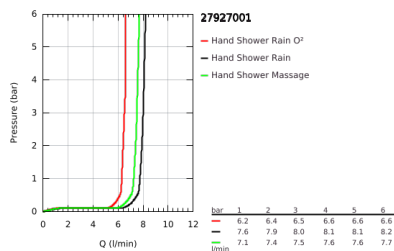

27 927 001 TEMPESTA 100 SHOWER RAIL SET 3 SPRAYS

PRODUCT DESCRIPTION

- Colour: chrome
- consisting of:
 - hand shower (28 261)
 - shower rail, 600 mm (27 523)
 - shower hose Relaxaflex 1750 mm 1/2" x 1/2" (28 154)
 - GROHE EasyReach tray (27 596)
 - GROHE DreamSpray - perfect spray pattern
 - GROHE LongLife finish
 - GROHE SpeedClean - effortless limescale removal
 - Inner WaterGuide - inner insulation for surface protection
 - ShockProof silicone ring prevents damage caused by a shower falling
 - suitable for instantaneous heater
 - min. recommended pressure 1.0 bar

27 927 001 TEMPESTA 100 SHOWER RAIL SET 3 SPRAYS

SPARE PARTS

- 1: Shower rail holder (Spare part-nr. 48098000)
 - 2: Glide element (Spare part-nr. 48099000)
 - 3: Dirt strainer (Spare part-nr. 0700200M)
 - 4: GROHE EasyReach tray (Spare part-nr. 27596000)
 - 5: Compensation disc (Spare part-nr. 48051000)*
- * Optional accessories