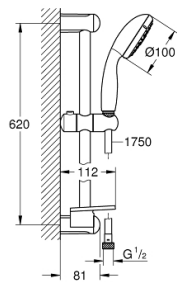

27 927 001 TEMPESTA 100 SHOWER RAIL SET 3 SPRAYS

PRODUCT DESCRIPTION

- Colour: chrome
- consisting of:
 - hand shower (28 261)
 - shower rail, 600 mm (27 523)
 - shower hose Relaxaflex 1750 mm 1/2" x 1/2" (28 154)
 - GROHE EasyReach tray (27 596)
 - GROHE DreamSpray - perfect spray pattern
 - GROHE LongLife finish
 - GROHE SpeedClean - effortless limescale removal
 - Inner WaterGuide - inner insulation for surface protection
 - ShockProof silicone ring prevents damage caused by a shower falling
 - suitable for instantaneous heater
 - min. recommended pressure 1.0 bar

27 927 001 TEMPESTA 100 SHOWER RAIL SET 3 SPRAYS

SPARE PARTS

- 1: Shower rail holder (Spare part-nr. 48098000)
 - 2: Glide element (Spare part-nr. 48099000)
 - 3: Dirt strainer (Spare part-nr. 0700200M)
 - 4: GROHE EasyReach tray (Spare part-nr. 27596000)
 - 5: Compensation disc (Spare part-nr. 48051000)*
- * Optional accessories