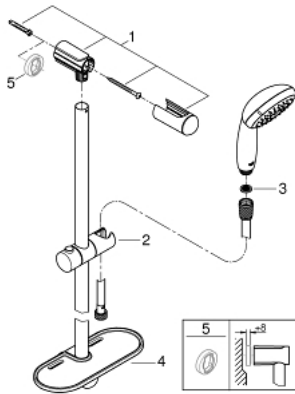

## 27 927 001 TEMPESTA 100 SHOWER RAIL SET 3 SPRAYS

### PRODUCT DESCRIPTION

- Tyc: Chrome
- consisting of:
  - hand shower (28 261)
  - shower rail, 600 mm (27 523)
  - shower hose Relaxaflex 1750 mm 1/2" x 1/2" (28 154)
  - GROHE EasyReach tray (27 596)
  - GROHE DreamSpray - perfect spray pattern
  - GROHE LongLife finish
  - GROHE SpeedClean - effortless limescale removal
  - Inner WaterGuide - inner insulation for surface protection
  - ShockProof silicone ring prevents damage caused by a shower falling
- suitable for instantaneous heater
- min. recommended pressure 1.0 bar

### SPARE PARTS

- 1: Shower rail holder (Spare part-nr. 48098000)
  - 2: Glide element (Spare part-nr. 48099000)
  - 3: Dirt strainer (Spare part-nr. 0700200M)
  - 4: GROHE EasyReach tray (Spare part-nr. 27596000)
  - 5: Compensation disc (Spare part-nr. 48051000)\*
- \* Optional accessories