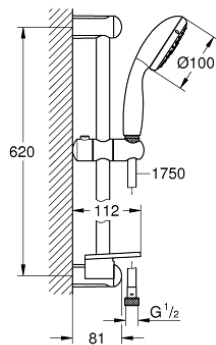

## 27 927 001 TEMPESTA 100 SHOWER RAIL SET 3 SPRAYS

### PRODUCT DESCRIPTION

- Tyc: Chrome
- consisting of:
  - hand shower (28 261)
  - shower rail, 600 mm (27 523)
  - shower hose Relaxaflex 1750 mm 1/2" x 1/2" (28 154)
  - GROHE EasyReach tray (27 596)
  - GROHE DreamSpray - perfect spray pattern
  - GROHE LongLife finish
  - GROHE SpeedClean - effortless limescale removal
  - Inner WaterGuide - inner insulation for surface protection
  - ShockProof silicone ring prevents damage caused by a shower falling
- suitable for instantaneous heater
- min. recommended pressure 1.0 bar

### SPARE PARTS

- 1: Shower rail holder (Spare part-nr. 48098000)
  - 2: Glide element (Spare part-nr. 48099000)
  - 3: Dirt strainer (Spare part-nr. 0700200M)
  - 4: GROHE EasyReach tray (Spare part-nr. 27596000)
  - 5: Compensation disc (Spare part-nr. 48051000)\*
- \* Optional accessories