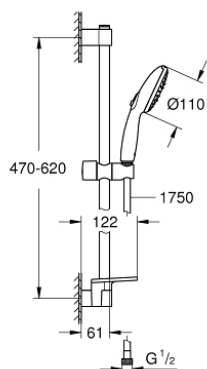

27 927 003 TEMPESTA 110 SHOWER RAIL SET 3 SPRAYS (RAIN, JET, MASSAGE)

PRODUCT DESCRIPTION

- Tyc: Chrome
- consisting of:
 - hand shower Tempesta 110 (28 261)
 - maximum flow rate (at 3 bar): 13.5 l/min
 - shower rail, 600 mm (27 523)
 - shower hose Relaxaflex 1750 mm 1/2" x 1/2" (28 154)
 - GROHE EasyReach tray (26 770)
 - GROHE SmartSwitch - easily rotate the dial to enjoy your preferred spray option
 - GROHE DreamSpray - perfect spray pattern
 - GROHE LongLife finish
- Flexible Installation - 1 adjustable bracket for existing drill holes
- adjustable rail holder (turn and glide shower holder)
- GROHE SpeedClean - effortless limescale removal
- Inner WaterGuide - inner insulation for surface protection
- ShockProof silicone ring prevents damage caused by a shower falling
- min. recommended pressure 1.0 bar
- suitable for instantaneous heater
- professional exclusive

27 927 003 TEMPESTA 110 SHOWER RAIL SET 3 SPRAYS (RAIN, JET, MASSAGE)

SPARE PARTS

- 1: Shower rail holder (Spare part-nr. 48607000)
- 2: Glide element (Spare part-nr. 48609000)
- 3: Shower rail holder (Spare part-nr. 48608000)
- 4: Dirt strainer (Spare part-nr. 0700200M)
- 5: GROHE EasyReach tray (Spare part-nr. 26770001)
- 6: Compensation disc (Spare part-nr. 48543001)*