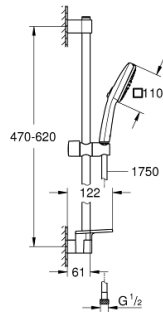

27 928 003 TEMPESTA CUBE 110 SHOWER RAIL SET 2 SPRAYS

PRODUCT DESCRIPTION

- Colour: chrome
- consisting of:
 - hand shower Tempesta Cube 110 (27 571)
 - spray patterns: Rain, Jet
 - maximum flow rate (at 3 bar): 13.5 l/min
 - shower rail, 600 mm (27 523)
 - shower hose Relexaflex 1750 mm 1/2" x 1/2" (28 154)
 - GROHE EasyReach tray (26 770)
- GROHE SmartSwitch - easily rotate the dial to enjoy your preferred spray option
- GROHE DreamSpray - perfect spray pattern
- GROHE LongLife finish
- Flexible Installation - 1 adjustable bracket for existing drill holes
- adjustable rail holder (turn and glide shower holder)
- GROHE SpeedClean - effortless limescale removal
- Inner WaterGuide - inner insulation for surface protection
- ShockProof silicone ring prevents damage caused by a shower falling
- min. recommended pressure 1.0 bar
- suitable for instantaneous heater
- professional exclusive

27 928 003 TEMPESTA CUBE 110 SHOWER RAIL SET 2 SPRAYS

SPARE PARTS

- 1: Shower rail holder (Spare part-nr. 48607000)
- 2: Glide element (Spare part-nr. 48609000)
- 3: Shower rail holder (Spare part-nr. 48608000)
- 4: Dirt strainer (Spare part-nr. 0700200M)
- 5: GROHE EasyReach tray (Spare part-nr. 26770001)
- 6: Compensation disc (Spare part-nr. 48543001)*