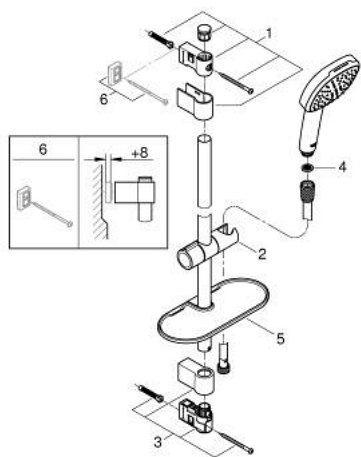

27 928 003 TEMPESTA CUBE 110 SHOWER RAIL SET 2 SPRAYS

PRODUCT DESCRIPTION

- Colour: chrome
- consisting of:
 - hand shower Tempesta Cube 110 (27 571)
 - spray patterns: Rain, Jet
 - maximum flow rate (at 3 bar): 13.5 l/min
 - shower rail, 600 mm (27 523)
 - shower hose Relexaflex 1750 mm 1/2" x 1/2" (28 154)
 - GROHE EasyReach tray (26 770)
- GROHE SmartSwitch - easily rotate the dial to enjoy your preferred spray option
- GROHE DreamSpray - perfect spray pattern
- GROHE LongLife finish
- Flexible Installation - 1 adjustable bracket for existing drill holes
- adjustable rail holder (turn and glide shower holder)
- GROHE SpeedClean - effortless limescale removal
- Inner WaterGuide - inner insulation for surface protection
- ShockProof silicone ring prevents damage caused by a shower falling
- min. recommended pressure 1.0 bar
- suitable for instantaneous heater
- professional exclusive

27 928 003 TEMPESTA CUBE 110 SHOWER RAIL SET 2 SPRAYS

SPARE PARTS

- 1: Shower rail holder (Spare part-nr. 48607000)
- 2: Glide element (Spare part-nr. 48609000)
- 3: Shower rail holder (Spare part-nr. 48608000)
- 4: Dirt strainer (Spare part-nr. 0700200M)
- 5: GROHE EasyReach tray (Spare part-nr. 26770001)
- 6: Compensation disc (Spare part-nr. 48543001)*