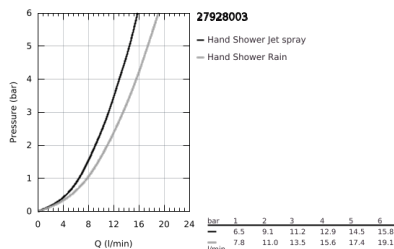

27 928 003 TEMPESTA CUBE 110 SHOWER RAIL SET 2 SPRAYS

PRODUCT DESCRIPTION

- Colour: chrome
- consisting of:
 - hand shower Tempesta Cube 110 (27 571)
 - spray patterns: Rain, Jet
 - maximum flow rate (at 3 bar): 13.5 l/min
 - shower rail, 600 mm (27 523)
 - shower hose Relexaflex 1750 mm 1/2" x 1/2" (28 154)
 - GROHE EasyReach tray (26 770)
- GROHE SmartSwitch - easily rotate the dial to enjoy your preferred spray option
- GROHE DreamSpray - perfect spray pattern
- GROHE LongLife finish
- Flexible Installation - 1 adjustable bracket for existing drill holes
- adjustable rail holder (turn and glide shower holder)
- GROHE SpeedClean - effortless limescale removal
- Inner WaterGuide - inner insulation for surface protection
- ShockProof silicone ring prevents damage caused by a shower falling
- min. recommended pressure 1.0 bar
- suitable for instantaneous heater
- professional exclusive

27 928 003 TEMPESTA CUBE 110 SHOWER RAIL SET 2 SPRAYS

SPARE PARTS

- 1: Shower rail holder (Spare part-nr. 48607000)
- 2: Glide element (Spare part-nr. 48609000)
- 3: Shower rail holder (Spare part-nr. 48608000)
- 4: Dirt strainer (Spare part-nr. 0700200M)
- 5: GROHE EasyReach tray (Spare part-nr. 26770001)
- 6: Compensation disc (Spare part-nr. 48543001)*