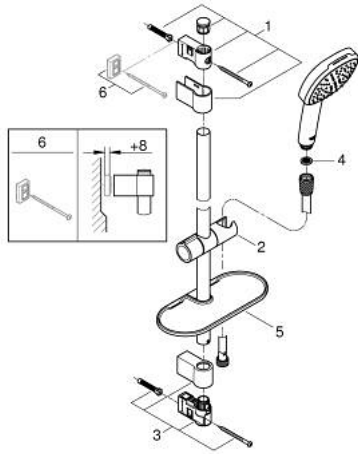

## 27 928 003 TEMPESTA CUBE 110 SHOWER RAIL SET 2 SPRAYS

### PRODUCT DESCRIPTION

- Tyc: Chrome
- consisting of:
  - hand shower Tempesta Cube 110 (27 571)
  - spray patterns: Rain, Jet
  - maximum flow rate (at 3 bar): 13.5 l/min
  - shower rail, 600 mm (27 523)
  - shower hose Relexaflex 1750 mm 1/2" x 1/2" (28 154)
  - GROHE EasyReach tray (26 770)
  - GROHE SmartSwitch - easily rotate the dial to enjoy your preferred spray option
  - GROHE DreamSpray - perfect spray pattern
  - GROHE LongLife finish
- Flexible Installation - 1 adjustable bracket for existing drill holes
- adjustable rail holder (turn and glide shower holder)
- GROHE SpeedClean - effortless limescale removal
- Inner WaterGuide - inner insulation for surface protection
- ShockProof silicone ring prevents damage caused by a shower falling
- min. recommended pressure 1.0 bar
- suitable for instantaneous heater
- professional exclusive

### SPARE PARTS

- 1: Shower rail holder (Spare part-nr. 48607000)
- 2: Glide element (Spare part-nr. 48609000)
- 3: Shower rail holder (Spare part-nr. 48608000)
- 4: Dirt strainer (Spare part-nr. 0700200M)
- 5: GROHE EasyReach tray (Spare part-nr. 26770001)
- 6: Compensation disc (Spare part-nr. 48543001)\*