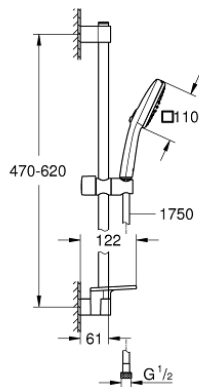

## 27 928 003 TEMPESTA CUBE 110 SHOWER RAIL SET 2 SPRAYS

### PRODUCT DESCRIPTION

- Tyc: Chrome
- consisting of:
  - hand shower Tempesta Cube 110 (27 571)
  - spray patterns: Rain, Jet
  - maximum flow rate (at 3 bar): 13.5 l/min
  - shower rail, 600 mm (27 523)
  - shower hose Relexaflex 1750 mm 1/2" x 1/2" (28 154)
  - GROHE EasyReach tray (26 770)
  - GROHE SmartSwitch - easily rotate the dial to enjoy your preferred spray option
  - GROHE DreamSpray - perfect spray pattern
  - GROHE LongLife finish
- Flexible Installation - 1 adjustable bracket for existing drill holes
- adjustable rail holder (turn and glide shower holder)
- GROHE SpeedClean - effortless limescale removal
- Inner WaterGuide - inner insulation for surface protection
- ShockProof silicone ring prevents damage caused by a shower falling
- min. recommended pressure 1.0 bar
- suitable for instantaneous heater
- professional exclusive

### SPARE PARTS

- 1: Shower rail holder (Spare part-nr. 48607000)
- 2: Glide element (Spare part-nr. 48609000)
- 3: Shower rail holder (Spare part-nr. 48608000)
- 4: Dirt strainer (Spare part-nr. 0700200M)
- 5: GROHE EasyReach tray (Spare part-nr. 26770001)
- 6: Compensation disc (Spare part-nr. 48543001)\*