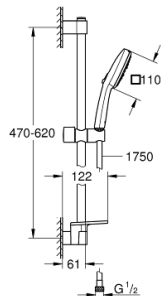

27 929 003 TEMPESTA CUBE 110 SHOWER RAIL SET 3 SPRAYS

PRODUCT DESCRIPTION

- Colour: chrome
- consisting of:
 - hand shower Tempesta Cube 110 (27 572)
 - spray patterns: Jet, Rain, Massage
 - maximum flow rate (at 3 bar): 13.5 l/min
 - shower rail, 600 mm (27 523)
 - shower hose Relexaflex 1750 mm 1/2" x 1/2" (28 154)
 - GROHE EasyReach tray (26 770)
 - GROHE SmartSwitch - easily rotate the dial to enjoy your preferred spray option
 - GROHE DreamSpray - perfect spray pattern
 - GROHE LongLife finish
- Flexible Installation - 1 adjustable bracket for existing drill holes
- adjustable rail holder (turn and glide shower holder)
- GROHE SpeedClean - effortless limescale removal
- Inner WaterGuide - inner insulation for surface protection
- ShockProof silicone ring prevents damage caused by a shower falling
- min. recommended pressure 1.0 bar
- suitable for instantaneous heater
- professional exclusive

27 929 003 TEMPESTA CUBE 110 SHOWER RAIL SET 3 SPRAYS

SPARE PARTS

- 1: Shower rail holder (Spare part-nr. 48607000)
- 2: Glide element (Spare part-nr. 48609000)
- 3: Shower rail holder (Spare part-nr. 48608000)
- 4: Dirt strainer (Spare part-nr. 0700200M)
- 5: GROHE EasyReach tray (Spare part-nr. 26770001)
- 6: Compensation disc (Spare part-nr. 48543001)*