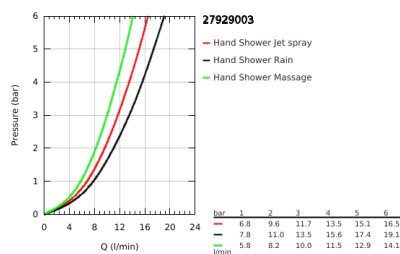

27 929 003 TEMPESTA CUBE 110 SHOWER RAIL SET 3 SPRAYS

PRODUCT DESCRIPTION

- Colour: chrome
- consisting of:
 - hand shower Tempesta Cube 110 (27 572)
 - spray patterns: Jet, Rain, Massage
 - maximum flow rate (at 3 bar): 13.5 l/min
 - shower rail, 600 mm (27 523)
 - shower hose Relexaflex 1750 mm 1/2" x 1/2" (28 154)
 - GROHE EasyReach tray (26 770)
 - GROHE SmartSwitch - easily rotate the dial to enjoy your preferred spray option
 - GROHE DreamSpray - perfect spray pattern
 - GROHE LongLife finish
- Flexible Installation - 1 adjustable bracket for existing drill holes
- adjustable rail holder (turn and glide shower holder)
- GROHE SpeedClean - effortless limescale removal
- Inner WaterGuide - inner insulation for surface protection
- ShockProof silicone ring prevents damage caused by a shower falling
- min. recommended pressure 1.0 bar
- suitable for instantaneous heater
- professional exclusive

27 929 003 TEMPESTA CUBE 110 SHOWER RAIL SET 3 SPRAYS

SPARE PARTS

- 1: Shower rail holder (Spare part-nr. 48607000)
- 2: Glide element (Spare part-nr. 48609000)
- 3: Shower rail holder (Spare part-nr. 48608000)
- 4: Dirt strainer (Spare part-nr. 0700200M)
- 5: GROHE EasyReach tray (Spare part-nr. 26770001)
- 6: Compensation disc (Spare part-nr. 48543001)*