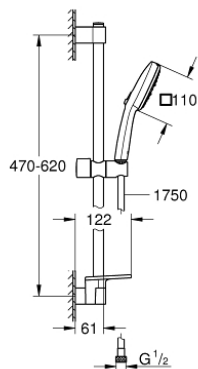

27 929 003 TEMPESTA CUBE 110 SHOWER RAIL SET 3 SPRAYS

PRODUCT DESCRIPTION

- Tyc: Chrome
- consisting of:
 - hand shower Tempesta Cube 110 (27 572)
 - spray patterns: Jet, Rain, Massage
 - maximum flow rate (at 3 bar): 13.5 l/min
 - shower rail, 600 mm (27 523)
 - shower hose Relexaflex 1750 mm 1/2" x 1/2" (28 154)
 - GROHE EasyReach tray (26 770)
 - GROHE SmartSwitch - easily rotate the dial to enjoy your preferred spray option
 - GROHE DreamSpray - perfect spray pattern
 - GROHE LongLife finish
- Flexible Installation - 1 adjustable bracket for existing drill holes
- adjustable rail holder (turn and glide shower holder)
- GROHE SpeedClean - effortless limescale removal
- Inner WaterGuide - inner insulation for surface protection
- ShockProof silicone ring prevents damage caused by a shower falling
- min. recommended pressure 1.0 bar
- suitable for instantaneous heater
- professional exclusive

27 929 003 TEMPESTA CUBE 110 SHOWER RAIL SET 3 SPRAYS

SPARE PARTS

- 1: Shower rail holder (Spare part-nr. 48607000)
- 2: Glide element (Spare part-nr. 48609000)
- 3: Shower rail holder (Spare part-nr. 48608000)
- 4: Dirt strainer (Spare part-nr. 0700200M)
- 5: GROHE EasyReach tray (Spare part-nr. 26770001)
- 6: Compensation disc (Spare part-nr. 48543001)*