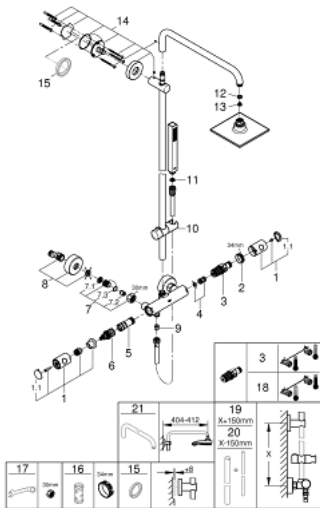

27 932 000 EUPHORIA SYSTEM 150 SHOWER SYSTEM WITH THERMOSTATIC MIXER FOR WALL MOUNTING

SPARE PARTS

1. 1: Metal handle 1/2" (Spare part-nr. 47984000)
   - 1.1: Cover cap (Spare part-nr. 6458500M)
   - 2: retaining ring (Spare part-nr. 47743000)
   - 3: Thermostatic compact cartridge 1/2" (Spare part-nr. 47439000)
   - 4: Buffer (Spare part-nr. 47398000)
   - 5: Water flow (Spare part-nr. 47751000)
   - 6: Aquadimmer (Spare part-nr. 12433000)
   - 7: Non-return valve (Spare part-nr. 47189000)
   - 7.1: Filter (Spare part-nr. 0726400M)
   - 7.2: Non-return valve (Spare part-nr. 08565000)
   - 7.3: O-Ring $\varnothing 17 \times \varnothing 2$ (Spare part-nr. 0305500M)
   - 8: S-union (Spare part-nr. 12662000)
   - 9: Non-return valve (Spare part-nr. 08565000)
   - 10: Glide element (Spare part-nr. 12140000)
   - 11: Dirt strainer (Spare part-nr. 0700200M)
   - 12: Fibre seal dia. $\varnothing 18,5 \times \varnothing 12 \times 2$ (Spare part-nr. 0138900M)
   - 13: Dirt strainer (Spare part-nr. 0676800M)
   - 14: Shower rail holder (Spare part-nr. 48279000)
   - 15: Compensation disc (Spare part-nr. 27180000)*
   - 16: Socket spanner (Spare part-nr. 19332000)*
   - 17: Special spanner (Spare part-nr. 19377000)*
   - 18: GROHE TurboStat cartridge 1/2" (Spare part-nr. 47175000)*
   - 19: Shower system pipe for retrofitting (Spare part-nr. 48053000)*
   - 20: Shower system pipe for retrofitting (Spare part-nr. 48054000)*
   - 21: Shower arm for shower systems (Spare part-nr. 14047000)*
2. Optional accessories