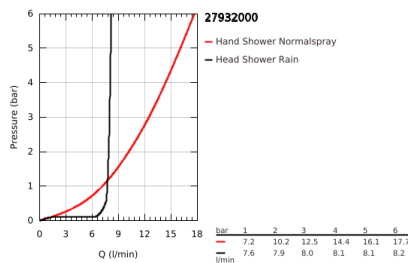

27 932 000 EUPHORIA SYSTEM 150 SHOWER SYSTEM WITH THERMOSTATIC MIXER FOR WALL MOUNTING

PRODUCT DESCRIPTION

- Colour: chrome
- consisting of:
 - horizontal swivable 450 mm shower arm
 - exposed thermostat with Aquadimmer function
 - allows change between:
 - spray pattern: Rain
 - head shower Euphoria Cube 150 (27 705)
 - maximum flow rate (at 3 bar): 8 l/min
 - with ball joint, rotation angle $\pm 12^\circ$
 - Euphoria Cube Stick hand shower (27 698)
 - maximum flow rate (at 3 bar): 12.5 l/min
 - adjustable in height with gliding element
 - shower hose Silverflex 1750 mm 1/2" x 1/2" (28 388)
 - maximum flow rate system (at 3 bar): 12.5 l/min
 - GROHE TurboStat - compact cartridge with wax thermoelement
 - GROHE EcoJoy - less water, perfect flow
 - GROHE SafeStop - safety button at 38°C
 - GROHE SafeStop Plus - optional temperature limiter at 43°C included
 - GROHE DreamSpray - perfect spray pattern
 - GROHE LongLife finish
 - GROHE SpeedClean - effortless limescale removal
 - Inner WaterGuide - inner insulation for surface protection
 - TwistStop - to prevent hose from twisting
 - suitable for instantaneous heaters from 18 kW/h
 - minimum flow rate 5 l/min
 - optional upgrade: GROHE EasyReach tray (26 362), sold separately