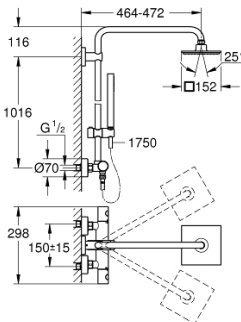

27 932 000 EUPHORIA SYSTEM 150 SHOWER SYSTEM WITH THERMOSTATIC MIXER FOR WALL MOUNTING

PRODUCT DESCRIPTION

- Colour: chrome
- consisting of:
 - horizontal swivable 450 mm shower arm
 - exposed thermostat with Aquadimmer function
 - allows change between:
 - spray pattern: Rain
 - head shower Euphoria Cube 150 (27 705)
 - maximum flow rate (at 3 bar): 8 l/min
 - with ball joint, rotation angle $\pm 12^\circ$
 - Euphoria Cube Stick hand shower (27 698)
 - maximum flow rate (at 3 bar): 12.5 l/min
 - adjustable in height with gliding element
 - shower hose Silverflex 1750 mm 1/2" x 1/2" (28 388)
 - maximum flow rate system (at 3 bar): 12.5 l/min
 - GROHE TurboStat - compact cartridge with wax thermoelement
 - GROHE EcoJoy - less water, perfect flow
 - GROHE SafeStop - safety button at 38°C
 - GROHE SafeStop Plus - optional temperature limiter at 43°C included
 - GROHE DreamSpray - perfect spray pattern
 - GROHE LongLife finish
 - GROHE SpeedClean - effortless limescale removal
 - Inner WaterGuide - inner insulation for surface protection
 - TwistStop - to prevent hose from twisting
 - suitable for instantaneous heaters from 18 kW/h
 - minimum flow rate 5 l/min
 - optional upgrade: GROHE EasyReach tray (26 362), sold separately