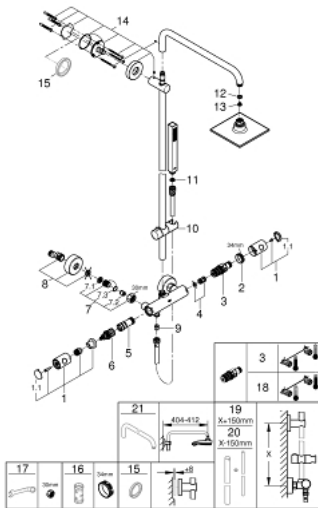

27 932 000 EUPHORIA SYSTEM 150 SHOWER SYSTEM WITH THERMOSTATIC MIXER FOR WALL MOUNTING

SPARE PARTS

1. 1: Metal handle 1/2" (Spare part-nr. 47984000)
   - 1.1: Cover cap (Spare part-nr. 6458500M)
   - 2: Fitting ring (Spare part-nr. 47743000)
   - 3: Thermostatic compact cartridge 1/2" (Spare part-nr. 47439000)
   - 4: Buffer (Spare part-nr. 47398000)
   - 5: Water flow (Spare part-nr. 47751000)
   - 6: Aquadimmer (Spare part-nr. 12433000)
   - 7: Non-return valve (Spare part-nr. 47189000)
   - 7.1: Dirt strainer (Spare part-nr. 0726400M)
   - 7.2: Non-return valve (Spare part-nr. 08565000)
   - 7.3: O-ring $\varnothing 17 \times \varnothing 2$ (Spare part-nr. 0305500M)
   - 8: S-union (Spare part-nr. 12662000)
   - 9: Non-return valve (Spare part-nr. 08565000)
   - 10: Glide element (Spare part-nr. 12140000)
   - 11: Dirt strainer (Spare part-nr. 0700200M)
   - 12: Fibre seal $\varnothing 18,5 \times \varnothing 12 \times 2$ (Spare part-nr. 0138900M)
   - 13: Dirt strainer (Spare part-nr. 0676800M)
   - 14: Shower rail holder (Spare part-nr. 48279000)
   - 15: Compensation disc (Spare part-nr. 27180000)*
   - 16: Socket spanner (Spare part-nr. 19332000)*
   - 17: Special spanner (Spare part-nr. 19377000)*
   - 18: GROHE TurboStat cartridge 1/2" (Spare part-nr. 47175000)*
   - 19: Shower system pipe for retrofitting (Spare part-nr. 48053000)*
   - 20: Shower system pipe for retrofitting (Spare part-nr. 48054000)*
   - 21: Shower arm for shower systems (Spare part-nr. 14047000)*
2. Optional accessories