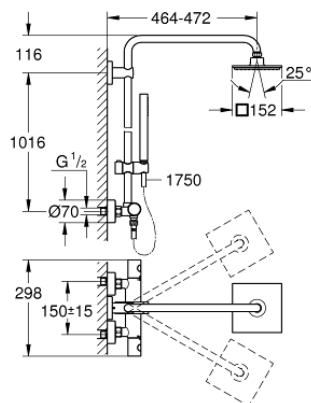

### PRODUCT DESCRIPTION

- Tyc: Chrome
- consisting of:
  - horizontal swivable 450 mm shower arm
  - exposed thermostat with Aquadimmer function
  - allows change between:
    - spray pattern: Rain
    - head shower Euphoria Cube 150 (27 705)
    - maximum flow rate (at 3 bar): 8 l/min
    - with ball joint, rotation angle  $\pm 12^\circ$
    - Euphoria Cube Stick hand shower (27 698)
    - maximum flow rate (at 3 bar): 12.5 l/min
    - adjustable in height with gliding element
    - shower hose Silverflex 1750 mm 1/2" x 1/2" (28 388)
    - maximum flow rate system (at 3 bar): 12.5 l/min
    - GROHE TurboStat - compact cartridge with wax thermoelement
    - GROHE EcoJoy - Less water, perfect flow
    - GROHE SafeStop safety button at 38°C ( calibration required )
    - GROHE SafeStop Plus - optional temperature limiter at 43°C included
    - GROHE DreamSpray - perfect spray pattern
    - GROHE LongLife finish
    - GROHE SpeedClean - effortless limescale removal
    - Inner WaterGuide - inner insulation for surface protection
    - TwistStop - to prevent hose from twisting
    - suitable for instantaneous heaters from 18 kW/h
    - minimum flow rate 5 l/min
    - optional upgrade: GROHE EasyReach tray (26 362), sold separately