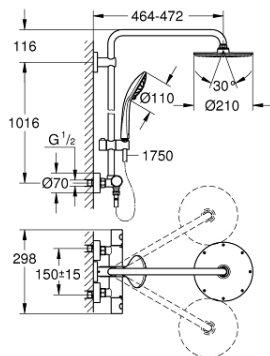

27 964 000 EUPHORIA SYSTEM 210 SHOWER SYSTEM WITH THERMOSTAT FOR WALL MOUNTING

PRODUCT DESCRIPTION

- Colour: chrome
- consisting of:
 - horizontal swivable 450 mm shower arm
 - exposed thermostat with Aquadimmer function
 - allows change between:
 - Rainshower Cosmopolitan 210 metal head shower (28 368 000)
 - spray pattern: Rain
 - maximum flow rate (at 3 bar): 16 l/min
 - with ball joint
 - rotation angle $\pm 15^\circ$
 - hand shower Euphoria 110 Massage (27 221)
 - spray patterns: Rain, Massage, SmartRain
 - maximum flow rate (at 3 bar): 15.5 l/min
 - adjustable in height with gliding element
 - shower hose Silverflex 1750 mm 1/2" x 1/2" (28 388)
 - maximum flow rate system (at 3 bar): 16 l/min
 - minimum flow rate 5 l/min
- GROHE TurboStat - compact cartridge with wax thermoelement
- GROHE SafeStop - safety button at 38°C
- GROHE SafeStop Plus - optional temperature limiter at 43°C included
- GROHE MetalGrip ergonomically shaped metal handles
- GROHE DreamSpray - perfect spray pattern
- GROHE LongLife finish
- GROHE SpeedClean - effortless limescale removal
- Inner WaterGuide - inner insulation for surface protection
- TwistStop - to prevent hose from twisting
- suitable for instantaneous heaters from 18 kW/h
- optional upgrade: GROHE EasyReach tray (26 362), sold separately