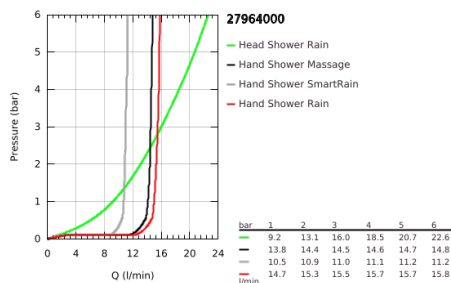

27 964 000 EUPHORIA SYSTEM 210 SHOWER SYSTEM WITH THERMOSTAT FOR WALL MOUNTING

PRODUCT DESCRIPTION

- Colour: chrome
- consisting of:
 - horizontal swivable 450 mm shower arm
 - exposed thermostat with Aquadimmer function
 - allows change between:
 - Rainshower Cosmopolitan 210 metal head shower (28 368 000)
 - spray pattern: Rain
 - maximum flow rate (at 3 bar): 16 l/min
 - with ball joint
 - rotation angle $\pm 15^\circ$
 - hand shower Euphoria 110 Massage (27 221)
 - spray patterns: Rain, Massage, SmartRain
 - maximum flow rate (at 3 bar): 15.5 l/min
 - adjustable in height with gliding element
 - shower hose Silverflex 1750 mm 1/2" x 1/2" (28 388)
 - maximum flow rate system (at 3 bar): 16 l/min
 - minimum flow rate 5 l/min
- GROHE TurboStat - compact cartridge with wax thermoelement
- GROHE SafeStop - safety button at 38°C
- GROHE SafeStop Plus - optional temperature limiter at 43°C included
- GROHE MetalGrip ergonomically shaped metal handles
- GROHE DreamSpray - perfect spray pattern
- GROHE LongLife finish
- GROHE SpeedClean - effortless limescale removal
- Inner WaterGuide - inner insulation for surface protection
- TwistStop - to prevent hose from twisting
- suitable for instantaneous heaters from 18 kW/h
- optional upgrade: GROHE EasyReach tray (26 362), sold separately