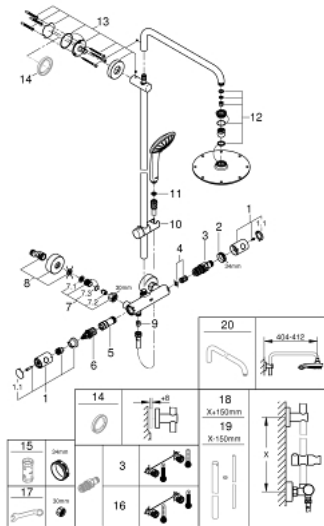

27 964 000 EUPHORIA SYSTEM 210 SHOWER SYSTEM WITH THERMOSTAT FOR WALL MOUNTING

SPARE PARTS

1. 1: Metal handle 1/2" (Spare part-nr. 47984000)
   - 1.1: Cover cap (Spare part-nr. 6458500M)
   - 2: retaining ring (Spare part-nr. 47743000)
   - 3: Thermostatic compact cartridge 1/2" (Spare part-nr. 47439000)
   - 4: Buffer (Spare part-nr. 47398000)
   - 5: Water flow (Spare part-nr. 47751000)
   - 6: Aquadimmer (Spare part-nr. 12433000)
   - 7: Non-return valve (Spare part-nr. 47189000)
   - 7.1: Filter (Spare part-nr. 0726400M)
   - 7.2: Non-return valve (Spare part-nr. 08565000)
   - 7.3: O-Ring Ø17 x Ø2 (Spare part-nr. 0305500M)
   - 8: S-union (Spare part-nr. 12662000)
   - 9: Non-return valve (Spare part-nr. 08565000)
   - 10: Glide element (Spare part-nr. 12140000)
   - 11: Dirt strainer (Spare part-nr. 0700200M)
   - 12: Spare part set (Spare part-nr. 45933000)
   - 13: Shower rail holder (Spare part-nr. 48279000)
   - 14: Compensation disc (Spare part-nr. 27180000)*
   - 15: Socket spanner (Spare part-nr. 19332000)*
   - 16: GROHE TurboStat cartridge 1/2" (Spare part-nr. 47175000)*
   - 17: Special spanner (Spare part-nr. 19377000)*
   - 18: Shower system pipe for retrofitting (Spare part-nr. 48053000)*
   - 19: Shower system pipe for retrofitting (Spare part-nr. 48054000)*
   - 20: Shower arm for shower systems (Spare part-nr. 14047000)*
2. Optional accessories