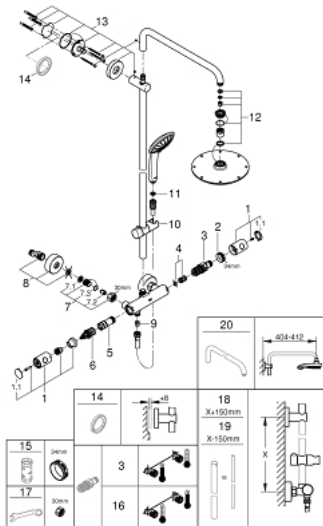

27 964 000 EUPHORIA SYSTEM 210 SHOWER SYSTEM WITH THERMOSTAT FOR WALL MOUNTING

SPARE PARTS

1. 1: Metal handle 1/2" (Spare part-nr. 47984000)
   - 1.1: Cover cap (Spare part-nr. 6458500M)
   - 2: Fitting ring (Spare part-nr. 47743000)
   - 3: Thermostatic compact cartridge 1/2" (Spare part-nr. 47439000)
   - 4: Buffer (Spare part-nr. 47398000)
   - 5: Water flow (Spare part-nr. 47751000)
   - 6: Aquadimmer (Spare part-nr. 12433000)
   - 7: Non-return valve (Spare part-nr. 47189000)
   - 7.1: Dirt strainer (Spare part-nr. 0726400M)
   - 7.2: Non-return valve (Spare part-nr. 08565000)
   - 7.3: O-ring $\varnothing 17 \times \varnothing 2$ (Spare part-nr. 0305500M)
   - 8: S-union (Spare part-nr. 12662000)
   - 9: Non-return valve (Spare part-nr. 08565000)
   - 10: Glide element (Spare part-nr. 12140000)
   - 11: Dirt strainer (Spare part-nr. 0700200M)
   - 12: Spare part set (Spare part-nr. 45933000)
   - 13: Shower rail holder (Spare part-nr. 48279000)
   - 14: Compensation disc (Spare part-nr. 27180000)*
   - 15: Socket spanner (Spare part-nr. 19332000)*
   - 16: GROHE TurboStat cartridge 1/2" (Spare part-nr. 47175000)*
   - 17: Special spanner (Spare part-nr. 19377000)*
   - 18: Shower system pipe for retrofitting (Spare part-nr. 48053000)*
   - 19: Shower system pipe for retrofitting (Spare part-nr. 48054000)*
   - 20: Shower arm for shower systems (Spare part-nr. 14047000)*
2. Optional accessories