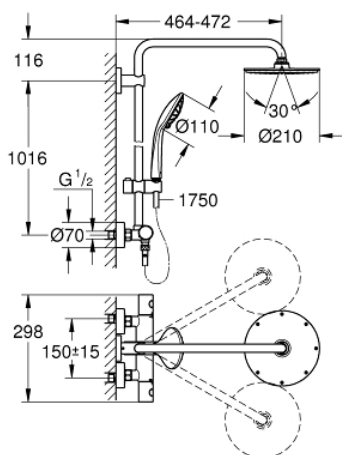

27 964 000 EUPHORIA SYSTEM 210 SHOWER SYSTEM WITH THERMOSTAT FOR WALL MOUNTING

PRODUCT DESCRIPTION

- Tyc: Chrome
- consisting of:
 - horizontal swivable 450 mm shower arm
 - exposed thermostat with Aquadimmer function
 - allows change between:
 - Rainshower Cosmopolitan 210 metal head shower (28 368 000)
 - spray pattern: Rain
 - maximum flow rate (at 3 bar): 16 l/min
 - with ball joint
 - rotation angle $\pm 15^\circ$
 - hand shower Euphoria 110 Massage (27 221)
 - spray patterns: Rain, Massage, SmartRain
 - maximum flow rate (at 3 bar): 15.5 l/min
 - adjustable in height with gliding element
 - shower hose Silverflex 1750 mm 1/2" x 1/2" (28 388)
 - maximum flow rate system (at 3 bar): 16 l/min
 - minimum flow rate 5 l/min
 - GROHE TurboStat - compact cartridge with wax thermoelement
 - GROHE SafeStop safety button at 38°C (calibration required)
 - GROHE SafeStop Plus - optional temperature limiter at 43°C included
 - GROHE MetalGrip ergonomically shaped metal handles
 - GROHE DreamSpray - perfect spray pattern
 - GROHE LongLife finish
 - GROHE SpeedClean - effortless limescale removal
 - Inner WaterGuide - inner insulation for surface protection
 - TwistStop - to prevent hose from twisting
 - suitable for instantaneous heaters from 18 kW/h
 - optional upgrade: GROHE EasyReach tray (26 362), sold separately