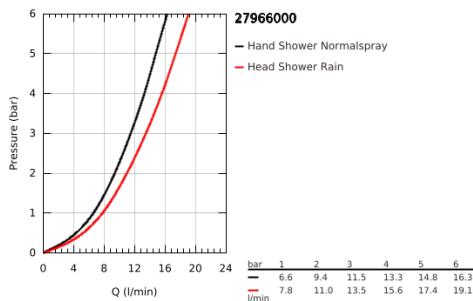

27 966 000 RAINSHOWER SYSTEM 310 SHOWER SYSTEM WITH THERMOSTAT FOR WALL MOUNTING

PRODUCT DESCRIPTION

- Colour: chrome
- consisting of:
 - horizontal swivable 450 mm shower arm
 - exposed thermostat with Aquadimmer function
 - allows change between:
 - Rainshower Cosmopolitan 310 head shower
 - material: metal
 - with ball joint
 - rotation angle $\pm 15^\circ$
 - metal stick hand shower
 - adjustable in height with gliding element
- Silverflex shower hose 1750 mm
- GROHE TurboStat - compact cartridge with wax thermoelement
- GROHE SafeStop - safety button at 38°C
- GROHE SafeStop Plus - optional temperature limiter at 43°C included
- GROHE CoolTouch - no risk of scalding
- GROHE DreamSpray - perfect spray pattern
- GROHE LongLife finish
- GROHE SpeedClean - effortless limescale removal
- suitable for instantaneous heaters from 18 kW/h
- minimum flow rate 7 l/min