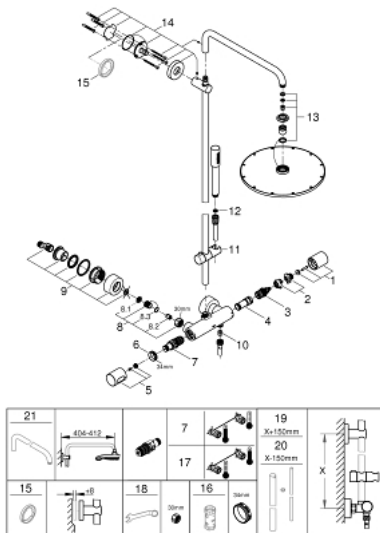

27 966 000 RAINSHOWER SYSTEM 310 SHOWER SYSTEM WITH THERMOSTAT FOR WALL MOUNTING

SPARE PARTS

1. 1: Aquadimmer handle (Spare part-nr. 47804000)
   - 2: Temperature limiter (Spare part-nr. 47723000)
   - 3: Aquadimmer (Spare part-nr. 47364000)
   - 4: Water flow (Spare part-nr. 47887000)
   - 5: Temperature scale handle (Spare part-nr. 47811000)
   - 6: retaining ring (Spare part-nr. 47743000)
   - 7: Thermostatic compact cartridge 1/2" (Spare part-nr. 47439000)
   - 8: Non-return valve (Spare part-nr. 47189000)
   - 8.1: Filter (Spare part-nr. 0726400M)
   - 8.2: Non-return valve (Spare part-nr. 08565000)
   - 8.3: O-Ring Ø17 x Ø2 (Spare part-nr. 0305500M)
   - 9: S-union (Spare part-nr. 12693000)
   - 10: Non-return valve (Spare part-nr. 08565000)
   - 11: Glide element (Spare part-nr. 12140000)
   - 12: Dirt strainer (Spare part-nr. 0700200M)
   - 13: Spare part set (Spare part-nr. 45933000)
   - 14: Shower rail holder (Spare part-nr. 48279000)
   - 15: Compensation disc (Spare part-nr. 27180000)*
   - 16: Socket spanner (Spare part-nr. 19332000)*
   - 17: GROHE TurboStat cartridge 1/2" (Spare part-nr. 47175000)*
   - 18: Special spanner (Spare part-nr. 19377000)*
   - 19: Shower system pipe for retrofitting (Spare part-nr. 48053000)*
   - 20: Shower system pipe for retrofitting (Spare part-nr. 48054000)*
   - 21: Shower arm for shower systems (Spare part-nr. 14047000)*
2. Optional accessories