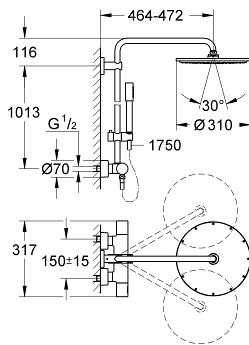

27 966 000 RAINSHOWER SYSTEM 310 SHOWER SYSTEM WITH THERMOSTAT FOR WALL MOUNTING

PRODUCT DESCRIPTION

- Colour: chrome
- consisting of:
 - horizontal swivable 450 mm shower arm
 - exposed thermostat with Aquadimmer function
 - allows change between:
 - Rainshower Cosmopolitan 310 head shower
 - material: metal
 - with ball joint
 - rotation angle $\pm 15^\circ$
 - metal stick hand shower
 - adjustable in height with gliding element
- Silverflex shower hose 1750 mm
- GROHE TurboStat - compact cartridge with wax thermoelement
- GROHE SafeStop - safety button at 38°C
- GROHE SafeStop Plus - optional temperature limiter at 43°C included
- GROHE CoolTouch - no risk of scalding
- GROHE DreamSpray - perfect spray pattern
- GROHE LongLife finish
- GROHE SpeedClean - effortless limescale removal
- suitable for instantaneous heaters from 18 kW/h
- minimum flow rate 7 l/min