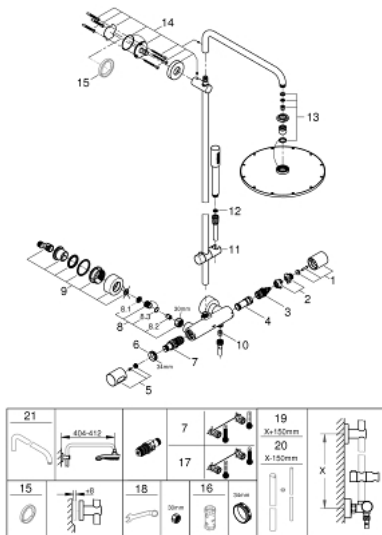

27 966 000 RAINSHOWER SYSTEM 310 SHOWER SYSTEM WITH THERMOSTAT FOR WALL MOUNTING

SPARE PARTS

1. 1: Aquadimmer handle (Spare part-nr. 47804000)
   - 2: Stop (Spare part-nr. 47723000)
   - 3: Aquadimmer (Spare part-nr. 47364000)
   - 4: Water flow (Spare part-nr. 47887000)
   - 5: Temperature scale handle (Spare part-nr. 47811000)
   - 6: Fitting ring (Spare part-nr. 47743000)
   - 7: Thermostatic compact cartridge 1/2" (Spare part-nr. 47439000)
   - 8: Non-return valve (Spare part-nr. 47189000)
   - 8.1: Dirt strainer (Spare part-nr. 0726400M)
   - 8.2: Non-return valve (Spare part-nr. 08565000)
   - 8.3: O-ring $\varnothing 17 \times \varnothing 2$ (Spare part-nr. 0305500M)
   - 9: S-union (Spare part-nr. 12693000)
   - 10: Non-return valve (Spare part-nr. 08565000)
   - 11: Glide element (Spare part-nr. 12140000)
   - 12: Dirt strainer (Spare part-nr. 0700200M)
   - 13: Spare part set (Spare part-nr. 45933000)
   - 14: Shower rail holder (Spare part-nr. 48279000)
   - 15: Compensation disc (Spare part-nr. 27180000)*
   - 16: Socket spanner (Spare part-nr. 19332000)*
   - 17: GROHE TurboStat cartridge 1/2" (Spare part-nr. 47175000)*
   - 18: Special spanner (Spare part-nr. 19377000)*
   - 19: Shower system pipe for retrofitting (Spare part-nr. 48053000)*
   - 20: Shower system pipe for retrofitting (Spare part-nr. 48054000)*
   - 21: Shower arm for shower systems (Spare part-nr. 14047000)*
2. Optional accessories