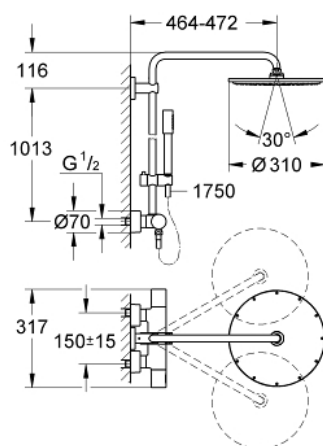

27 966 000 RAINSHOWER SYSTEM 310 SHOWER SYSTEM WITH THERMOSTAT FOR WALL MOUNTING

PRODUCT DESCRIPTION

- Tyc: Chrome
- consisting of:
 - horizontal swivable 450 mm shower arm
 - exposed thermostat with Aquadimmer function
 - allows change between:
 - Rainshower Cosmopolitan 310 head shower
 - material: metal
 - with ball joint
 - rotation angle $\pm 15^\circ$
 - metal stick hand shower
 - adjustable in height with gliding element
- Silverflex shower hose 1750 mm
- GROHE TurboStat - compact cartridge with wax thermoelement
- GROHE SafeStop safety button at 38°C (calibration required)
- GROHE SafeStop Plus - optional temperature limiter at 43°C included
- GROHE CoolTouch - no risk of scalding
- GROHE DreamSpray - perfect spray pattern
- GROHE LongLife finish
- GROHE SpeedClean - effortless limescale removal
- suitable for instantaneous heaters from 18 kW/h
- minimum flow rate 7 l/min