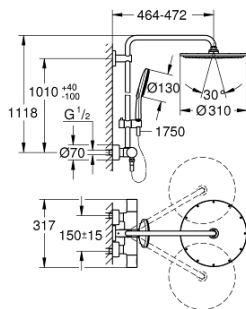

27 966 001 RAINSHOWER SMARTACTIVE 310 SHOWER SYSTEM WITH THERMOSTAT FOR WALL MOUNTING

PRODUCT DESCRIPTION

- Colour: chrome
- consisting of:
 - horizontal swivable 450 mm shower arm
 - exposed thermostat with Aquadimmer function
 - allows change between:
 - Rainshower Cosmopolitan 310 head shower
 - maximum flow rate (at 3 bar): 13.5 l/min
 - material: metal
 - with ball joint
 - rotation angle $\pm 15^\circ$
 - Rainshower SmartActive 130 hand shower 3 sprays
 - maximum flow rate (at 3 bar): 12 l/min
 - adjustable in height with gliding element
 - Silverflex shower hose 1750 mm
 - GROHE TurboStat - compact cartridge with wax thermoelement
 - GROHE SafeStop - safety button at 38°C
 - GROHE SafeStop Plus - optional temperature limiter at 43°C included
 - GROHE CoolTouch - no risk of scalding
 - GROHE DreamSpray - perfect spray pattern
 - GROHE SmartTip showering spray selection via push of a ring
 - GROHE LongLife finish
 - Flexible Installation - 1 adjustable bracket for existing drill holes
 - GROHE SpeedClean - effortless limescale removal
 - suitable for instantaneous heaters from 18 kW/h
 - minimum flow rate 5 l/min