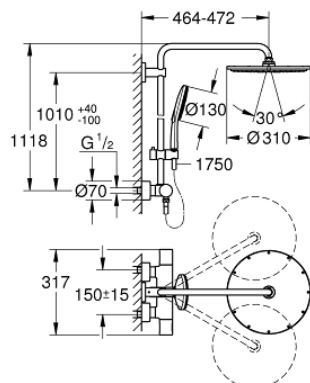

### PRODUCT DESCRIPTION

- Tyc: Chrome
- consisting of:
  - horizontal swivable 450 mm shower arm
  - exposed thermostat with Aquadimmer function
  - allows change between:
    - Rainshower Cosmopolitan 310 head shower
    - maximum flow rate (at 3 bar): 13.5 l/min
  - material: metal
  - with ball joint
  - rotation angle  $\pm 15^\circ$
  - Rainshower SmartActive 130 hand shower 3 sprays
  - maximum flow rate (at 3 bar): 12 l/min
  - adjustable in height with gliding element
  - Silverflex shower hose 1750 mm
  - GROHE TurboStat - compact cartridge with wax thermoelement
  - GROHE SafeStop safety button at 38°C ( calibration required )
  - GROHE SafeStop Plus - optional temperature limiter at 43°C included
  - GROHE CoolTouch - no risk of scalding
  - GROHE DreamSpray - perfect spray pattern
  - GROHE SmartTip showering spray selection via push of a ring
  - GROHE LongLife finish
  - Flexible Installation - 1 adjustable bracket for existing drill holes
  - GROHE SpeedClean - effortless limescale removal
  - suitable for instantaneous heaters from 18 kW/h
  - minimum flow rate 5 l/min