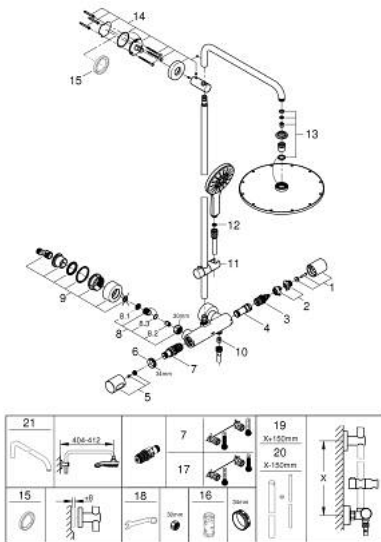

27 966 001 RAINSHOWER SMARTACTIVE 310 SHOWER SYSTEM WITH THERMOSTAT FOR WALL MOUNTING

SPARE PARTS

1. 1: Aquadimmer handle (Spare part-nr. 47804000)
   - 2: Stop (Spare part-nr. 47723000)
   - 3: Aquadimmer (Spare part-nr. 47364000)
   - 4: Water flow (Spare part-nr. 47887000)
   - 5: Temperature scale handle (Spare part-nr. 47811000)
   - 6: Fitting ring (Spare part-nr. 47743000)
   - 7: Thermostatic compact cartridge 1/2" (Spare part-nr. 47439000)
   - 8: Non-return valve (Spare part-nr. 47189000)
   - 8.1: Dirt strainer (Spare part-nr. 0726400M)
   - 8.2: Non-return valve (Spare part-nr. 08565000)
   - 8.3: O-ring $\varnothing 17 \times \varnothing 2$ (Spare part-nr. 0305500M)
   - 9: S-union (Spare part-nr. 12693000)
   - 10: Non-return valve (Spare part-nr. 08565000)
   - 11: Glide element (Spare part-nr. 12140000)
   - 12: Dirt strainer (Spare part-nr. 0700200M)
   - 13: Spare part set (Spare part-nr. 45933000)
   - 14: Shower rail holder (Spare part-nr. 48279000)
   - 15: Compensation disc (Spare part-nr. 27180000)*
   - 16: Socket spanner (Spare part-nr. 19332000)*
   - 17: GROHE TurboStat cartridge 1/2" (Spare part-nr. 47175000)*
   - 18: Special spanner (Spare part-nr. 19377000)*
   - 19: Shower system pipe for retrofitting (Spare part-nr. 48053000)*
   - 20: Shower system pipe for retrofitting (Spare part-nr. 48054000)*
   - 21: Shower arm for shower systems (Spare part-nr. 14047000)*
2. Optional accessories