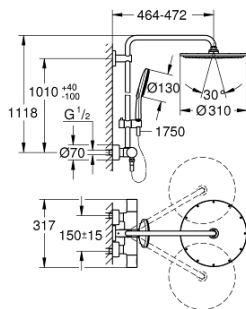

27 968 001 RAINSHOWER SMARTACTIVE 310 SHOWER SYSTEM WITH THERMOSTAT FOR WALL MOUNTING

PRODUCT DESCRIPTION

- Colour: chrome
- consisting of:
 - horizontal swivable 450 mm shower arm
 - exposed thermostat with Aquadimmer function
 - allows change between:
 - head shower Rainshower Cosmopolitan 310
 - maximum flow rate (at 3 bar): 9.5 l/min
 - material: metal
 - with ball joint
 - rotation angle $\pm 15^\circ$
 - hand shower Rainshower SmartActive 130
 - maximum flow rate (at 3 bar): 8.5 l/min
 - adjustable in height with gliding element
 - Silverflex shower hose 1750 mm
 - maximum flow rate (at 3 bar): 9.5 l/min
 - GROHE TurboStat - compact cartridge with wax thermoelement
 - GROHE EcoJoy - less water, perfect flow
 - GROHE SafeStop - safety button at 38°C
 - GROHE SafeStop Plus - optional temperature limiter at 43°C included
 - GROHE CoolTouch - no risk of scalding
 - GROHE DreamSpray - perfect spray pattern
 - GROHE SmartTip showering spray selection via push of a ring
 - GROHE LongLife finish
- Flexible Installation - 1 adjustable bracket for existing drill holes
- GROHE SpeedClean - effortless limescale removal
- suitable for instantaneous heaters from 18 kW/h
- minimum flow rate 5 l/min