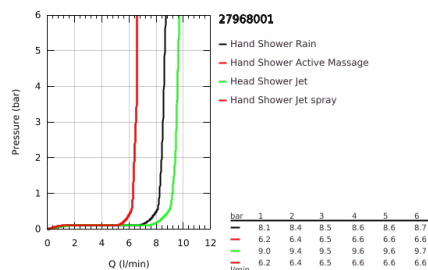

27 968 001 RAINSHOWER SMARTACTIVE 310 SHOWER SYSTEM WITH THERMOSTAT FOR WALL MOUNTING

PRODUCT DESCRIPTION

- Colour: chrome
- consisting of:
 - horizontal swivable 450 mm shower arm
 - exposed thermostat with Aquadimmer function
 - allows change between:
 - head shower Rainshower Cosmopolitan 310
 - maximum flow rate (at 3 bar): 9.5 l/min
 - material: metal
 - with ball joint
 - rotation angle $\pm 15^\circ$
 - hand shower Rainshower SmartActive 130
 - maximum flow rate (at 3 bar): 8.5 l/min
 - adjustable in height with gliding element
 - Silverflex shower hose 1750 mm
 - maximum flow rate (at 3 bar): 9.5 l/min
 - GROHE TurboStat - compact cartridge with wax thermoelement
 - GROHE EcoJoy - less water, perfect flow
 - GROHE SafeStop - safety button at 38°C
 - GROHE SafeStop Plus - optional temperature limiter at 43°C included
 - GROHE CoolTouch - no risk of scalding
 - GROHE DreamSpray - perfect spray pattern
 - GROHE SmartTip showering spray selection via push of a ring
 - GROHE LongLife finish
- Flexible Installation - 1 adjustable bracket for existing drill holes
- GROHE SpeedClean - effortless limescale removal
- suitable for instantaneous heaters from 18 kW/h
- minimum flow rate 5 l/min