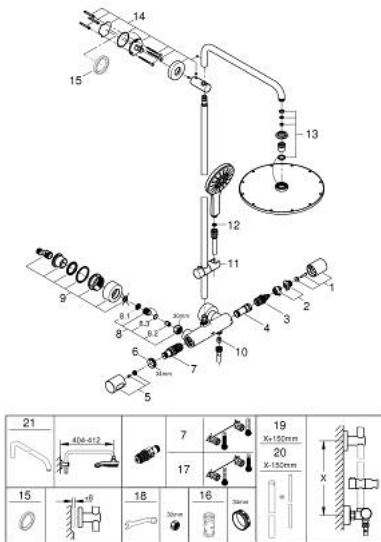

27 968 001 RAINSHOWER SMARTACTIVE 310 SHOWER SYSTEM WITH THERMOSTAT FOR WALL MOUNTING

SPARE PARTS

1. 1: Aquadimmer handle (Spare part-nr. 47804000)
   - 2: Temperature limiter (Spare part-nr. 47723000)
   - 3: Aquadimmer (Spare part-nr. 47364000)
   - 4: Water flow (Spare part-nr. 47887000)
   - 5: Temperature scale handle (Spare part-nr. 47811000)
   - 6: retaining ring (Spare part-nr. 47743000)
   - 7: Thermostatic compact cartridge 1/2" (Spare part-nr. 47439000)
   - 8: Non-return valve (Spare part-nr. 47189000)
   - 8.1: Filter (Spare part-nr. 0726400M)
   - 8.2: Non-return valve (Spare part-nr. 08565000)
   - 8.3: O-Ring Ø17 x Ø2 (Spare part-nr. 0305500M)
   - 9: S-union (Spare part-nr. 12693000)
   - 10: Non-return valve (Spare part-nr. 08565000)
   - 11: Glide element (Spare part-nr. 12140000)
   - 12: Dirt strainer (Spare part-nr. 0700200M)
   - 13: Spare part set (Spare part-nr. 45933000)
   - 14: Shower rail holder (Spare part-nr. 48279000)
   - 15: Compensation disc (Spare part-nr. 27180000)*
   - 16: Socket spanner (Spare part-nr. 19332000)*
   - 17: GROHE TurboStat cartridge 1/2" (Spare part-nr. 47175000)*
   - 18: Special spanner (Spare part-nr. 19377000)*
   - 19: Shower system pipe for retrofitting (Spare part-nr. 48053000)*
   - 20: Shower system pipe for retrofitting (Spare part-nr. 48054000)*
   - 21: Shower arm for shower systems (Spare part-nr. 14047000)*
2. Optional accessories