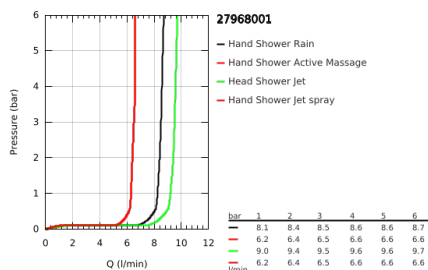

## 27 968 001 RAINSHOWER SMARTACTIVE 310 SHOWER SYSTEM WITH THERMOSTAT FOR WALL MOUNTING

### PRODUCT DESCRIPTION

- Colour: chrome
- consisting of:
  - horizontal swivable 450 mm shower arm
  - exposed thermostat with Aquadimmer function
  - allows change between:
    - head shower Rainshower Cosmopolitan 310
    - maximum flow rate (at 3 bar): 9.5 l/min
  - material: metal
  - with ball joint
  - rotation angle  $\pm 15^\circ$
  - hand shower Rainshower SmartActive 130
  - maximum flow rate (at 3 bar): 8.5 l/min
  - adjustable in height with gliding element
  - Silverflex shower hose 1750 mm
  - maximum flow rate system (at 3 bar): 9.5 l/min
- GROHE TurboStat - compact cartridge with wax thermoelement
- GROHE EcoJoy - less water, perfect flow
- GROHE SafeStop - safety button at 38°C
- GROHE SafeStop Plus - optional temperature limiter at 43°C included
- GROHE CoolTouch - no risk of scalding
- GROHE DreamSpray - perfect spray pattern
- GROHE SmartTip showering spray selection via push of a ring
- GROHE LongLife finish
- Flexible Installation - 1 adjustable bracket for existing drill holes
- GROHE SpeedClean - effortless limescale removal
- suitable for instantaneous heaters from 18 kW/h
- minimum flow rate 5 l/min