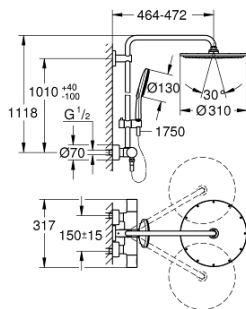

## 27 968 001 RAINSHOWER SMARTACTIVE 310 SHOWER SYSTEM WITH THERMOSTAT FOR WALL MOUNTING

### PRODUCT DESCRIPTION

- Colour: chrome
- consisting of:
  - horizontal swivable 450 mm shower arm
  - exposed thermostat with Aquadimmer function
  - allows change between:
    - head shower Rainshower Cosmopolitan 310
    - maximum flow rate (at 3 bar): 9.5 l/min
  - material: metal
  - with ball joint
  - rotation angle  $\pm 15^\circ$
  - hand shower Rainshower SmartActive 130
  - maximum flow rate (at 3 bar): 8.5 l/min
  - adjustable in height with gliding element
  - Silverflex shower hose 1750 mm
  - maximum flow rate system (at 3 bar): 9.5 l/min
- GROHE TurboStat - compact cartridge with wax thermoelement
- GROHE EcoJoy - less water, perfect flow
- GROHE SafeStop - safety button at 38°C
- GROHE SafeStop Plus - optional temperature limiter at 43°C included
- GROHE CoolTouch - no risk of scalding
- GROHE DreamSpray - perfect spray pattern
- GROHE SmartTip showering spray selection via push of a ring
- GROHE LongLife finish
- Flexible Installation - 1 adjustable bracket for existing drill holes
- GROHE SpeedClean - effortless limescale removal
- suitable for instantaneous heaters from 18 kW/h
- minimum flow rate 5 l/min