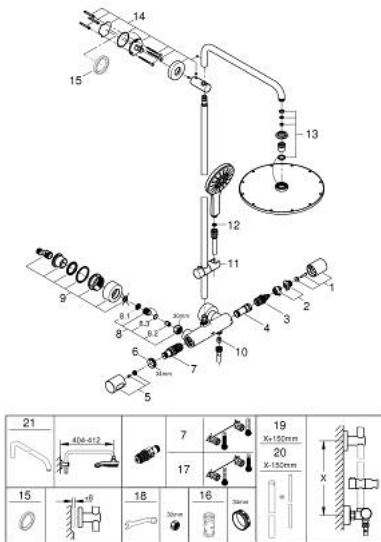

27 968 001 RAINSHOWER SMARTACTIVE 310 SHOWER SYSTEM WITH THERMOSTAT FOR WALL MOUNTING

SPARE PARTS

1. 1: Aquadimmer handle (Spare part-nr. 47804000)
   - 2: Stop (Spare part-nr. 47723000)
   - 3: Aquadimmer (Spare part-nr. 47364000)
   - 4: Water flow (Spare part-nr. 47887000)
   - 5: Temperature scale handle (Spare part-nr. 47811000)
   - 6: Fitting ring (Spare part-nr. 47743000)
   - 7: Thermostatic compact cartridge 1/2" (Spare part-nr. 47439000)
   - 8: Non-return valve (Spare part-nr. 47189000)
   - 8.1: Dirt strainer (Spare part-nr. 0726400M)
   - 8.2: Non-return valve (Spare part-nr. 08565000)
   - 8.3: O-ring $\varnothing 17 \times \varnothing 2$ (Spare part-nr. 0305500M)
   - 9: S-union (Spare part-nr. 12693000)
   - 10: Non-return valve (Spare part-nr. 08565000)
   - 11: Glide element (Spare part-nr. 12140000)
   - 12: Dirt strainer (Spare part-nr. 0700200M)
   - 13: Spare part set (Spare part-nr. 45933000)
   - 14: Shower rail holder (Spare part-nr. 48279000)
   - 15: Compensation disc (Spare part-nr. 27180000)*
   - 16: Socket spanner (Spare part-nr. 19332000)*
   - 17: GROHE TurboStat cartridge 1/2" (Spare part-nr. 47175000)*
   - 18: Special spanner (Spare part-nr. 19377000)*
   - 19: Shower system pipe for retrofitting (Spare part-nr. 48053000)*
   - 20: Shower system pipe for retrofitting (Spare part-nr. 48054000)*
   - 21: Shower arm for shower systems (Spare part-nr. 14047000)*
2. Optional accessories