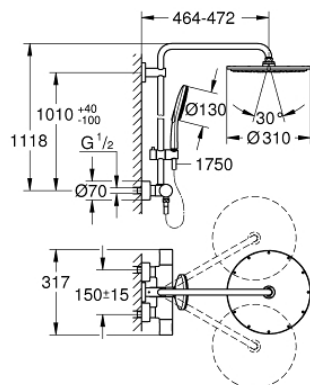

### PRODUCT DESCRIPTION

- Tyc: Chrome
- consisting of:
  - horizontal swivable 450 mm shower arm
  - exposed thermostat with Aquadimmer function
  - allows change between:
    - head shower Rainshower Cosmopolitan 310
    - maximum flow rate (at 3 bar): 9.5 l/min
  - material: metal
  - with ball joint
  - rotation angle  $\pm 15^\circ$
  - hand shower Rainshower SmartActive 130
  - maximum flow rate (at 3 bar): 8.5 l/min
  - adjustable in height with gliding element
  - Silverflex shower hose 1750 mm
  - maximum flow rate system (at 3 bar): 9.5 l/min
  - GROHE TurboStat - compact cartridge with wax thermoelement
  - GROHE EcoJoy - Less water, perfect flow
  - GROHE SafeStop safety button at 38°C ( calibration required )
  - GROHE SafeStop Plus - optional temperature limiter at 43°C included
  - GROHE CoolTouch - no risk of scalding
  - GROHE DreamSpray - perfect spray pattern
  - GROHE SmartTip showering spray selection via push of a ring
  - GROHE LongLife finish
  - Flexible Installation - 1 adjustable bracket for existing drill holes
  - GROHE SpeedClean - effortless limescale removal
  - suitable for instantaneous heaters from 18 kW/h
  - minimum flow rate 5 l/min