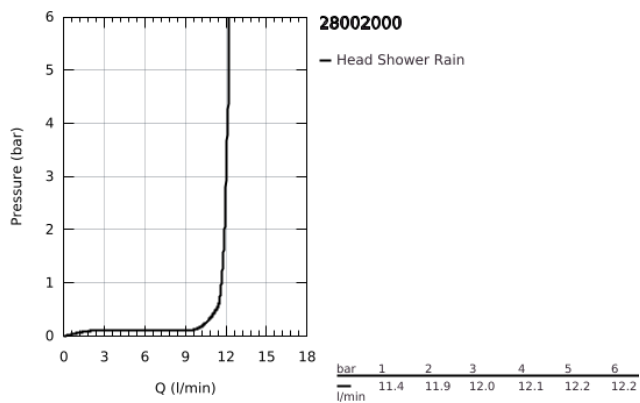

28 002 000 RELEXA 70 SPORTS HEAD SHOWER 1 SPRAY

PRODUCT DESCRIPTION

- Colour: chrome
- low aerosol emission
- heavy, casted model
- theft proof
- connection thread 1/2"
- projection 58 mm
- flow limiter 9 l/min. and 12 l/min.
- GROHE DreamSpray - perfect spray pattern
- GROHE LongLife finish
- GROHE SpeedClean - effortless limescale removal
- Inner WaterGuide - inner insulation for surface protection
- suicide preventing design
- pipe union plug-in for wall connection
- min. recommended pressure 1.0 bar

28 002 000 RELEXA 70 SPORTS HEAD SHOWER 1 SPRAY

SPARE PARTS

- 1: Spray faceplate (Spare part-nr. 48011000)
- 2: Mousseur (Spare part-nr. 4211400M)
- 3: Mousseur (Spare part-nr. 4211500M)