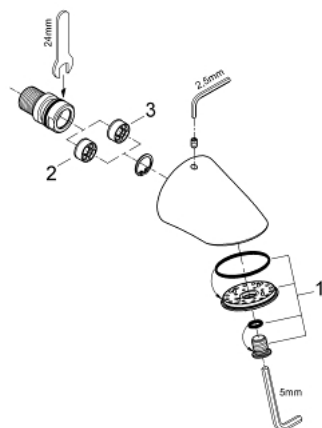

28 002 000 RELEXA 70 SPORTS HEAD SHOWER 1 SPRAY

PRODUCT DESCRIPTION

- Colour: chrome
- low aerosol emission
- heavy, casted model
- theft proof
- connection thread 1/2"
- projection 58 mm
- flow limiter 9 l/min. and 12 l/min.
- GROHE DreamSpray - perfect spray pattern
- GROHE LongLife finish
- GROHE SpeedClean - effortless limescale removal
- Inner WaterGuide - inner insulation for surface protection
- suicide preventing design
- pipe union plug-in for wall connection
- min. recommended pressure 1.0 bar

28 002 000 RELEXA 70 SPORTS HEAD SHOWER 1 SPRAY

SPARE PARTS

- 1: Spray faceplate (Spare part-nr. 48011000)
- 2: Mousseur (Spare part-nr. 4211400M)
- 3: Mousseur (Spare part-nr. 4211500M)