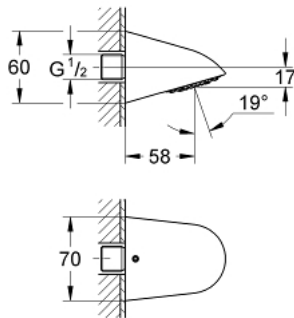

28 002 000 RELEXA 70 SPORTS HEAD SHOWER 1 SPRAY

PRODUCT DESCRIPTION

- Colour: chrome
- low aerosol emission
- heavy, casted model
- theft proof
- connection thread 1/2"
- projection 58 mm
- flow limiter 9 l/min. and 12 l/min.
- GROHE DreamSpray - perfect spray pattern
- GROHE LongLife finish
- GROHE SpeedClean - effortless limescale removal
- Inner WaterGuide - inner insulation for surface protection
- suicide preventing design
- pipe union plug-in for wall connection
- min. recommended pressure 1.0 bar

28 002 000 RELEXA 70 SPORTS HEAD SHOWER 1 SPRAY

SPARE PARTS

- 1: Spray faceplate (Spare part-nr. 48011000)
- 2: Mousseur (Spare part-nr. 4211400M)
- 3: Mousseur (Spare part-nr. 4211500M)