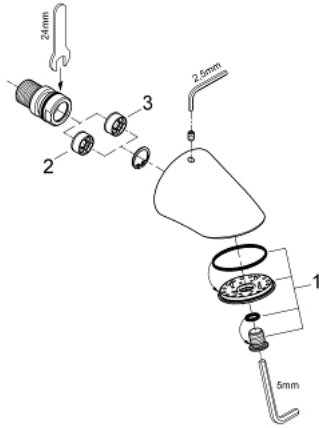

## 28 002 000 RELEXA 70 SPORTS HEAD SHOWER 1 SPRAY

### PRODUCT DESCRIPTION

- Tyc: Chrome
- low aerosol emission
- heavy, casted model
- theft proof
- connection thread 1/2"
- projection 58 mm
- flow limiter 9 l/min. and 12 l/min.
- GROHE DreamSpray - perfect spray pattern
- GROHE LongLife finish
- GROHE SpeedClean - effortless limescale removal
- Inner WaterGuide - inner insulation for surface protection
- suicide-resisting design
- pipe union plug-in for wall connection
- min. recommended pressure 1.0 bar

### SPARE PARTS

- 1: Spray faceplate (Spare part-nr. 48011000)
- 2: Flow limiter (Spare part-nr. 4211400M)
- 3: Flow limiter (Spare part-nr. 4211500M)