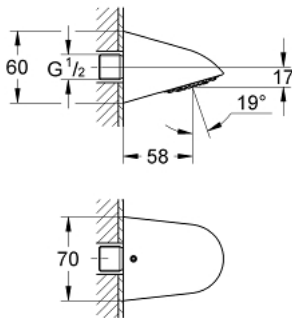

## 28 002 000 RELEXA 70 SPORTS HEAD SHOWER 1 SPRAY

### PRODUCT DESCRIPTION

- Tyc: Chrome
- low aerosol emission
- heavy, casted model
- theft proof
- connection thread 1/2"
- projection 58 mm
- flow limiter 9 l/min. and 12 l/min.
- GROHE DreamSpray - perfect spray pattern
- GROHE LongLife finish
- GROHE SpeedClean - effortless limescale removal
- Inner WaterGuide - inner insulation for surface protection
- suicide-resisting design
- pipe union plug-in for wall connection
- min. recommended pressure 1.0 bar

### SPARE PARTS

- 1: Spray faceplate (Spare part-nr. 48011000)
- 2: Flow limiter (Spare part-nr. 4211400M)
- 3: Flow limiter (Spare part-nr. 4211500M)