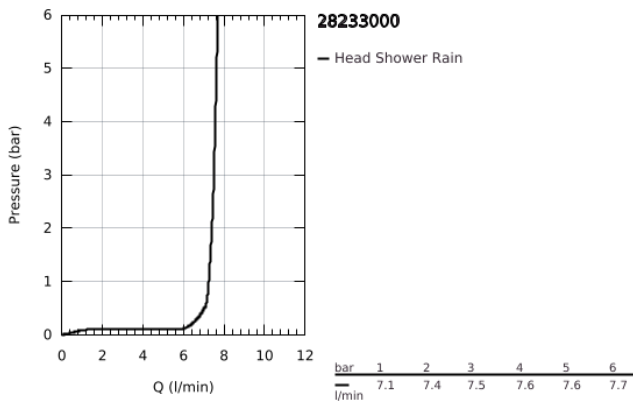

28 233 000 EUPHORIA COSMOPOLITAN 160 HEAD SHOWER 1 SPRAY

PRODUCT DESCRIPTION

- Colour: chrome
- spray pattern: Rain
- maximum flow rate (at 3 bar): 7.5 l/min
- ball joint $\pm 15^\circ$ rotatable
- connection thread 1/2"
- GROHE EcoJoy - less water, perfect flow
- GROHE DreamSpray - perfect spray pattern
- GROHE LongLife finish
- GROHE SpeedClean - effortless limescale removal
- suitable for instantaneous heater
- min. recommended pressure 1.0 bar

28 233 000 **EUPHORIA COSMOPOLITAN 160 HEAD SHOWER 1 SPRAY**

SPARE PARTS

1: Fibre seal dia. \varnothing 18,5 x \varnothing 12 x 2 (Spare part-nr. 0138900M)

2: Dirt strainer (Spare part-nr. 0676800M)