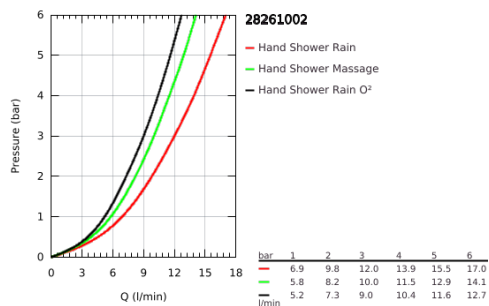

28 261 002 TEMPESTA 100 HAND SHOWER 3 SPRAYS

PRODUCT DESCRIPTION

- Colour: chrome
- spray patterns: GROHE Rain O², Rain, Massage
- GROHE DreamSpray - perfect spray pattern
- GROHE LongLife finish
- GROHE SpeedClean - effortless limescale removal
- Inner WaterGuide - inner insulation for surface protection
- ShockProof silicone ring prevents damage caused by a shower falling
- universal mounting system, fitting all standard shower hoses
- suitable for instantaneous heater
- min. recommended pressure 1.0 bar