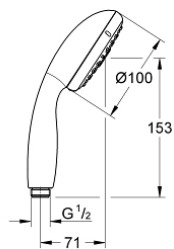

28 261 002 TEMPESTA 100 HAND SHOWER 3 SPRAYS

PRODUCT DESCRIPTION

- Colour: chrome
- spray patterns: GROHE Rain O², Rain, Massage
- GROHE DreamSpray - perfect spray pattern
- GROHE LongLife finish
- GROHE SpeedClean - effortless limescale removal
- Inner WaterGuide - inner insulation for surface protection
- ShockProof silicone ring prevents damage caused by a shower falling
- universal mounting system, fitting all standard shower hoses
- suitable for instantaneous heater
- min. recommended pressure 1.0 bar

28 261 002 TEMPESTA 100 HAND SHOWER 3 SPRAYS

SPARE PARTS

1: Dirt strainer (Spare part-nr. 0700200M)