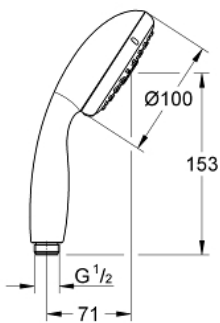

28 261 002 TEMPESTA 100 HAND SHOWER 3 SPRAYS

PRODUCT DESCRIPTION

- Tyc: Chrome
- spray patterns: GROHE Rain O², Rain, Massage
- GROHE DreamSpray - perfect spray pattern
- GROHE LongLife finish
- GROHE SpeedClean - effortless limescale removal
- Inner WaterGuide - inner insulation for surface protection
- ShockProof silicone ring prevents damage caused by a shower falling
- universal mounting system, fitting all standard shower hoses
- suitable for instantaneous heater
- min. recommended pressure 1.0 bar

28 261 002 TEMPESTA 100 HAND SHOWER 3 SPRAYS

SPARE PARTS

1: Dirt strainer (Spare part-nr. 0700200M)