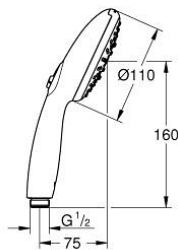

28 261 003 TEMPESTA 110 HAND SHOWER 3 SPRAYS

PRODUCT DESCRIPTION

- Colour: chrome
- spray patterns: Rain, Jet, Massage
- maximum flow rate (at 3 bar): 13.5 l/min
- GROHE SmartSwitch - easily rotate the dial to enjoy your preferred spray option
- GROHE DreamSpray - perfect spray pattern
- GROHE LongLife finish
- GROHE SpeedClean - effortless limescale removal
- Inner WaterGuide - inner insulation for surface protection
- ShockProof silicone ring prevents damage caused by a shower falling
- universal mounting system, fitting all standard shower hoses
- min. recommended pressure 1.0 bar
- suitable for instantaneous heater
- professional exclusive

28 261 003 TEMPESTA 110 HAND SHOWER 3 SPRAYS

SPARE PARTS

1: Dirt strainer (Spare part-nr. 0700200M)