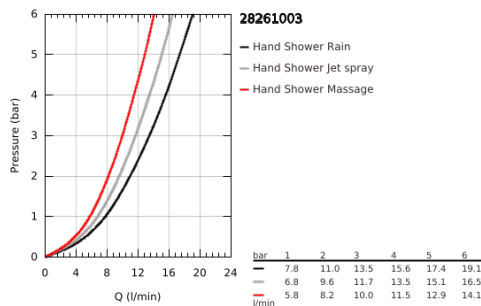

28 261 003 TEMPESTA 110 HAND SHOWER 3 SPRAYS

PRODUCT DESCRIPTION

- Colour: chrome
- spray patterns: Rain, Jet, Massage
- maximum flow rate (at 3 bar): 13.5 l/min
- GROHE SmartSwitch - easily rotate the dial to enjoy your preferred spray option
- GROHE DreamSpray - perfect spray pattern
- GROHE LongLife finish
- GROHE SpeedClean - effortless limescale removal
- Inner WaterGuide - inner insulation for surface protection
- ShockProof silicone ring prevents damage caused by a shower falling
- universal mounting system, fitting all standard shower hoses
- min. recommended pressure 1.0 bar
- suitable for instantaneous heater
- professional exclusive

28 261 003 TEMPESTA 110 HAND SHOWER 3 SPRAYS

SPARE PARTS

1: Dirt strainer (Spare part-nr. 0700200M)