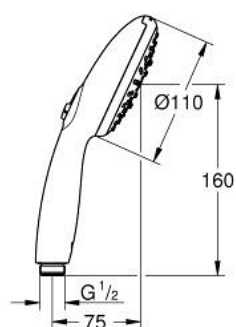

28 261 003 TEMPESTA 110 HAND SHOWER 3 SPRAYS

PRODUCT DESCRIPTION

- Tyc: Chrome
- spray patterns: Rain, Jet, Massage
- maximum flow rate (at 3 bar): 13.5 l/min
- GROHE SmartSwitch - easily rotate the dial to enjoy your preferred spray option
- GROHE DreamSpray - perfect spray pattern
- GROHE LongLife finish
- GROHE SpeedClean - effortless limescale removal
- Inner WaterGuide - inner insulation for surface protection
- ShockProof silicone ring prevents damage caused by a shower falling
- universal mounting system, fitting all standard shower hoses
- min. recommended pressure 1.0 bar
- suitable for instantaneous heater
- professional exclusive

28 261 003 TEMPESTA 110 HAND SHOWER 3 SPRAYS

SPARE PARTS

1: Dirt strainer (Spare part-nr. 0700200M)