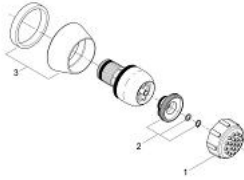

28 286 000 RELEXA 50 SIDE SHOWER 2 SPRAYS

PRODUCT DESCRIPTION

- Colour: chrome
- spray patterns: Normal, Jet
- ball-joint
- GROHE LongLife finish
- GROHE SpeedClean - effortless limescale removal
- minimum flow rate 4.5 l/min

28 286 000 RELEXA 50 SIDE SHOWER 2 SPRAYS

SPARE PARTS

- 1: Spray faceplate (Spare part-nr. 45147000)
- 2: Volume control (Spare part-nr. 45148000)
- 3: Escutcheon (Spare part-nr. 45174000)