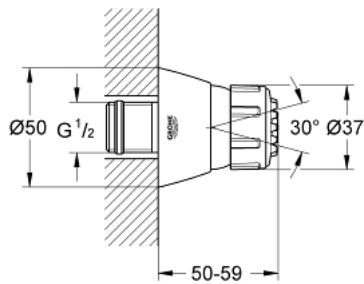

28 286 000 RELEXA 50 SIDE SHOWER 2 SPRAYS

PRODUCT DESCRIPTION

- Colour: chrome
- spray patterns: Normal, Jet
- ball-joint
- GROHE LongLife finish
- GROHE SpeedClean - effortless limescale removal
- minimum flow rate 4.5 l/min

28 286 000 RELEXA 50 SIDE SHOWER 2 SPRAYS

SPARE PARTS

- 1: Spray faceplate (Spare part-nr. 45147000)
- 2: Volume control (Spare part-nr. 45148000)
- 3: Escutcheon (Spare part-nr. 45174000)