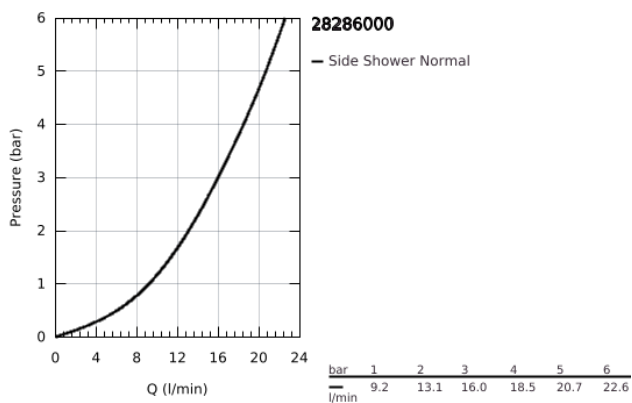

28 286 000 RELEXA 50 SIDE SHOWER 2 SPRAYS

PRODUCT DESCRIPTION

- Colour: chrome
- spray patterns: Normal, Jet
- ball-joint
- GROHE LongLife finish
- GROHE SpeedClean - effortless limescale removal
- minimum flow rate 4.5 l/min

28 286 000 RELEXA 50 SIDE SHOWER 2 SPRAYS

SPARE PARTS

- 1: Spray faceplate (Spare part-nr. 45147000)
- 2: Volume control (Spare part-nr. 45148000)
- 3: Escutcheon (Spare part-nr. 45174000)